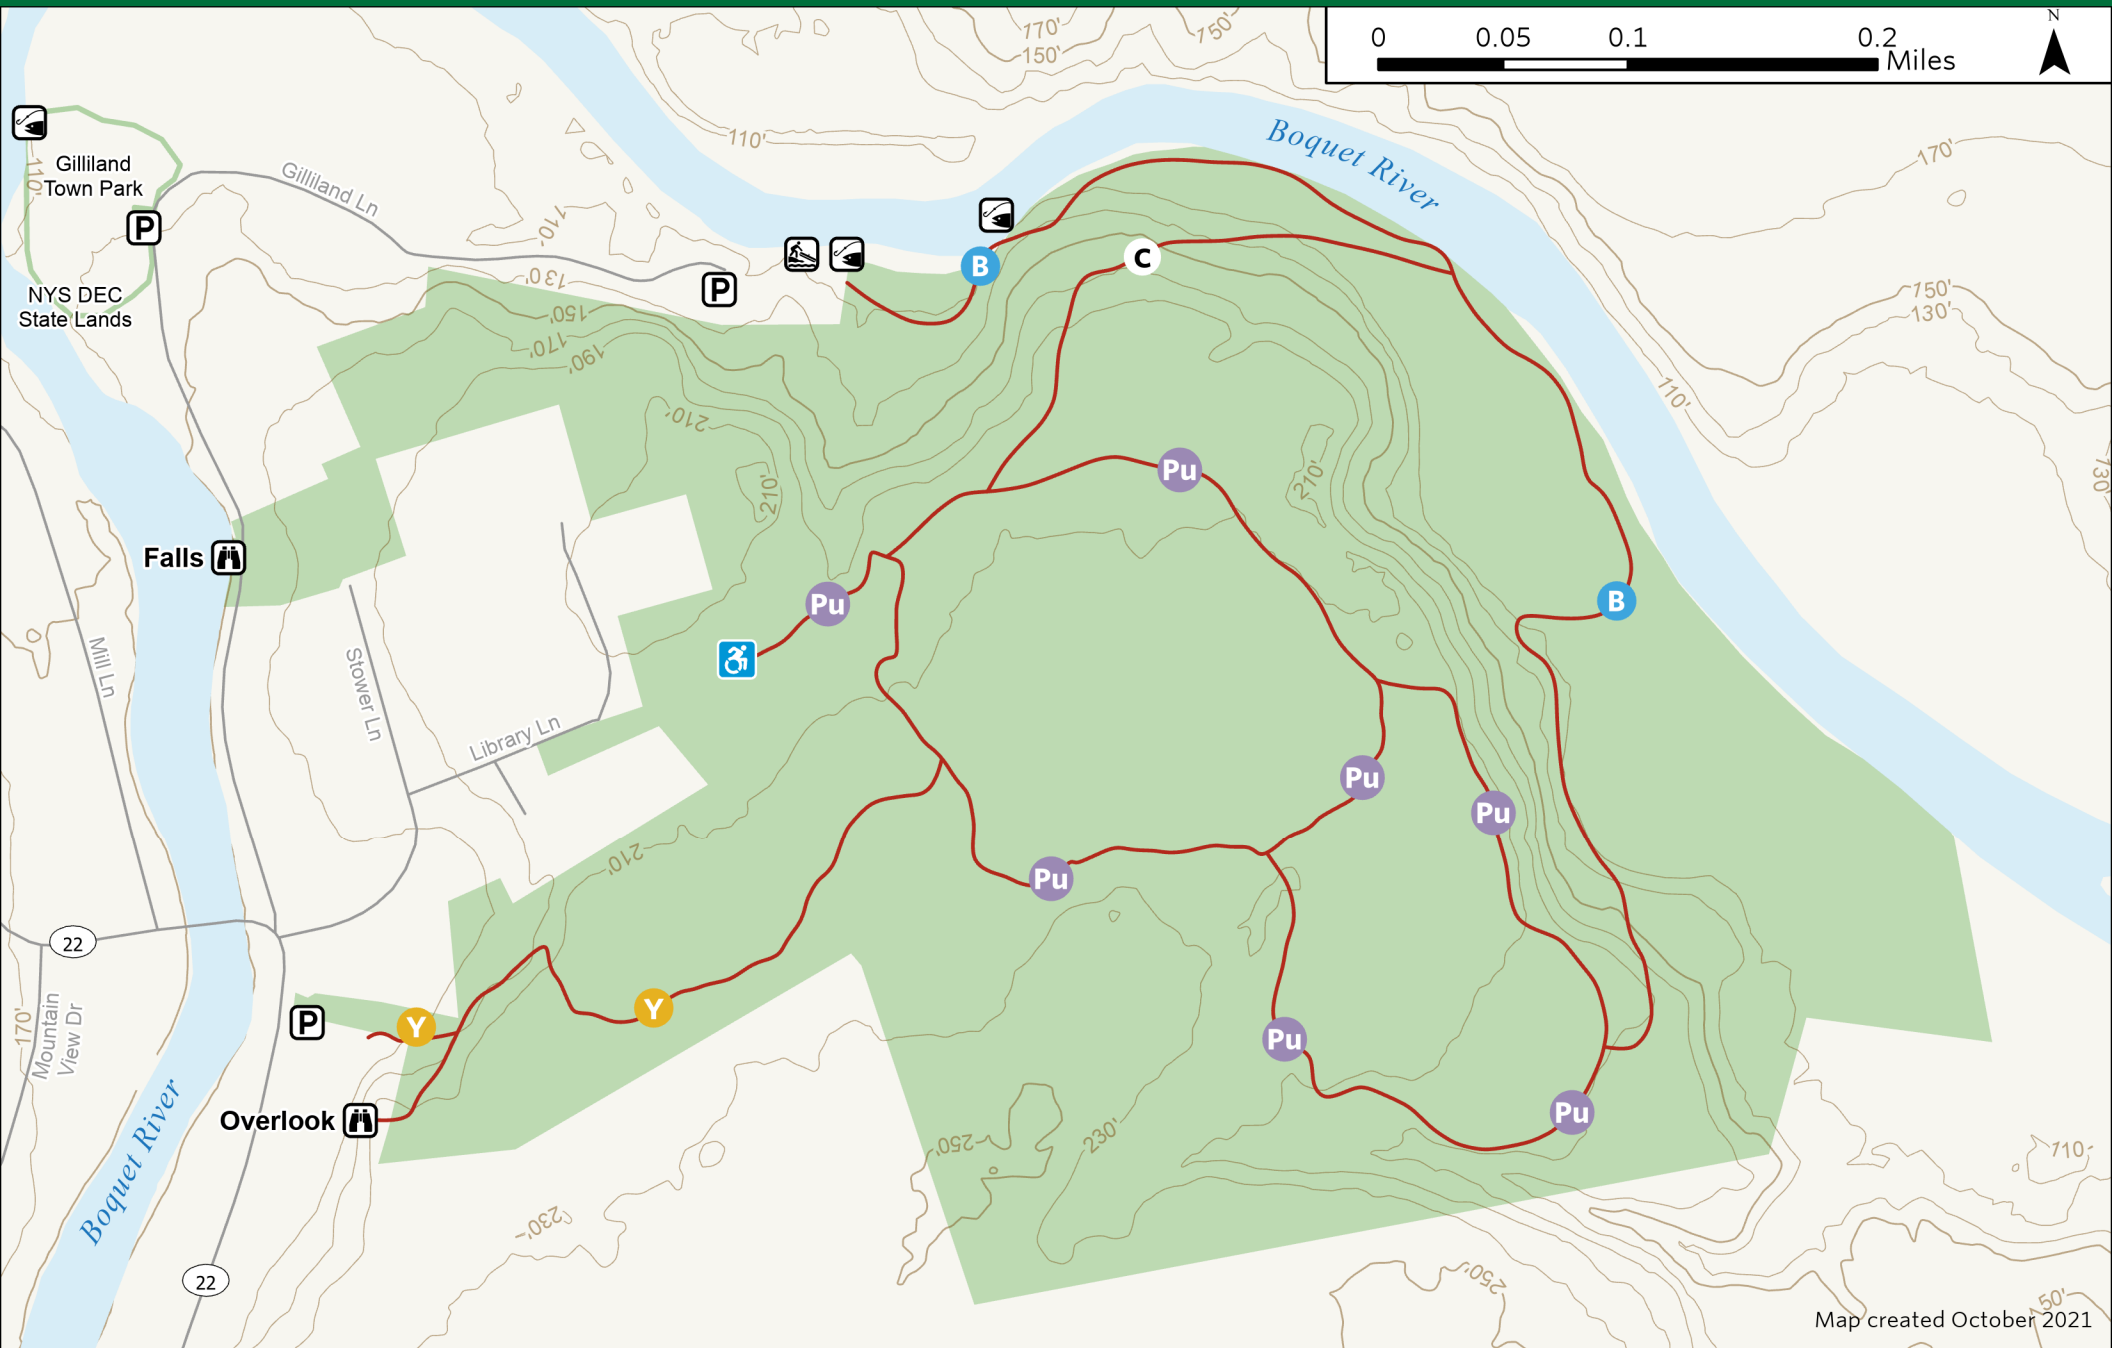

Boquet River Nature Preserve

Map created October 2021

Trails						Habitat Types	
	Village Trail	0.4 mi		Universal Access Tim's Trail	1.1 mi		Boat launch
	River Trail	0.7 mi		Connector Trail	0.2 mi		Fishing access
	Parking			Accessible parking			Scenic viewpoint
							Wetland