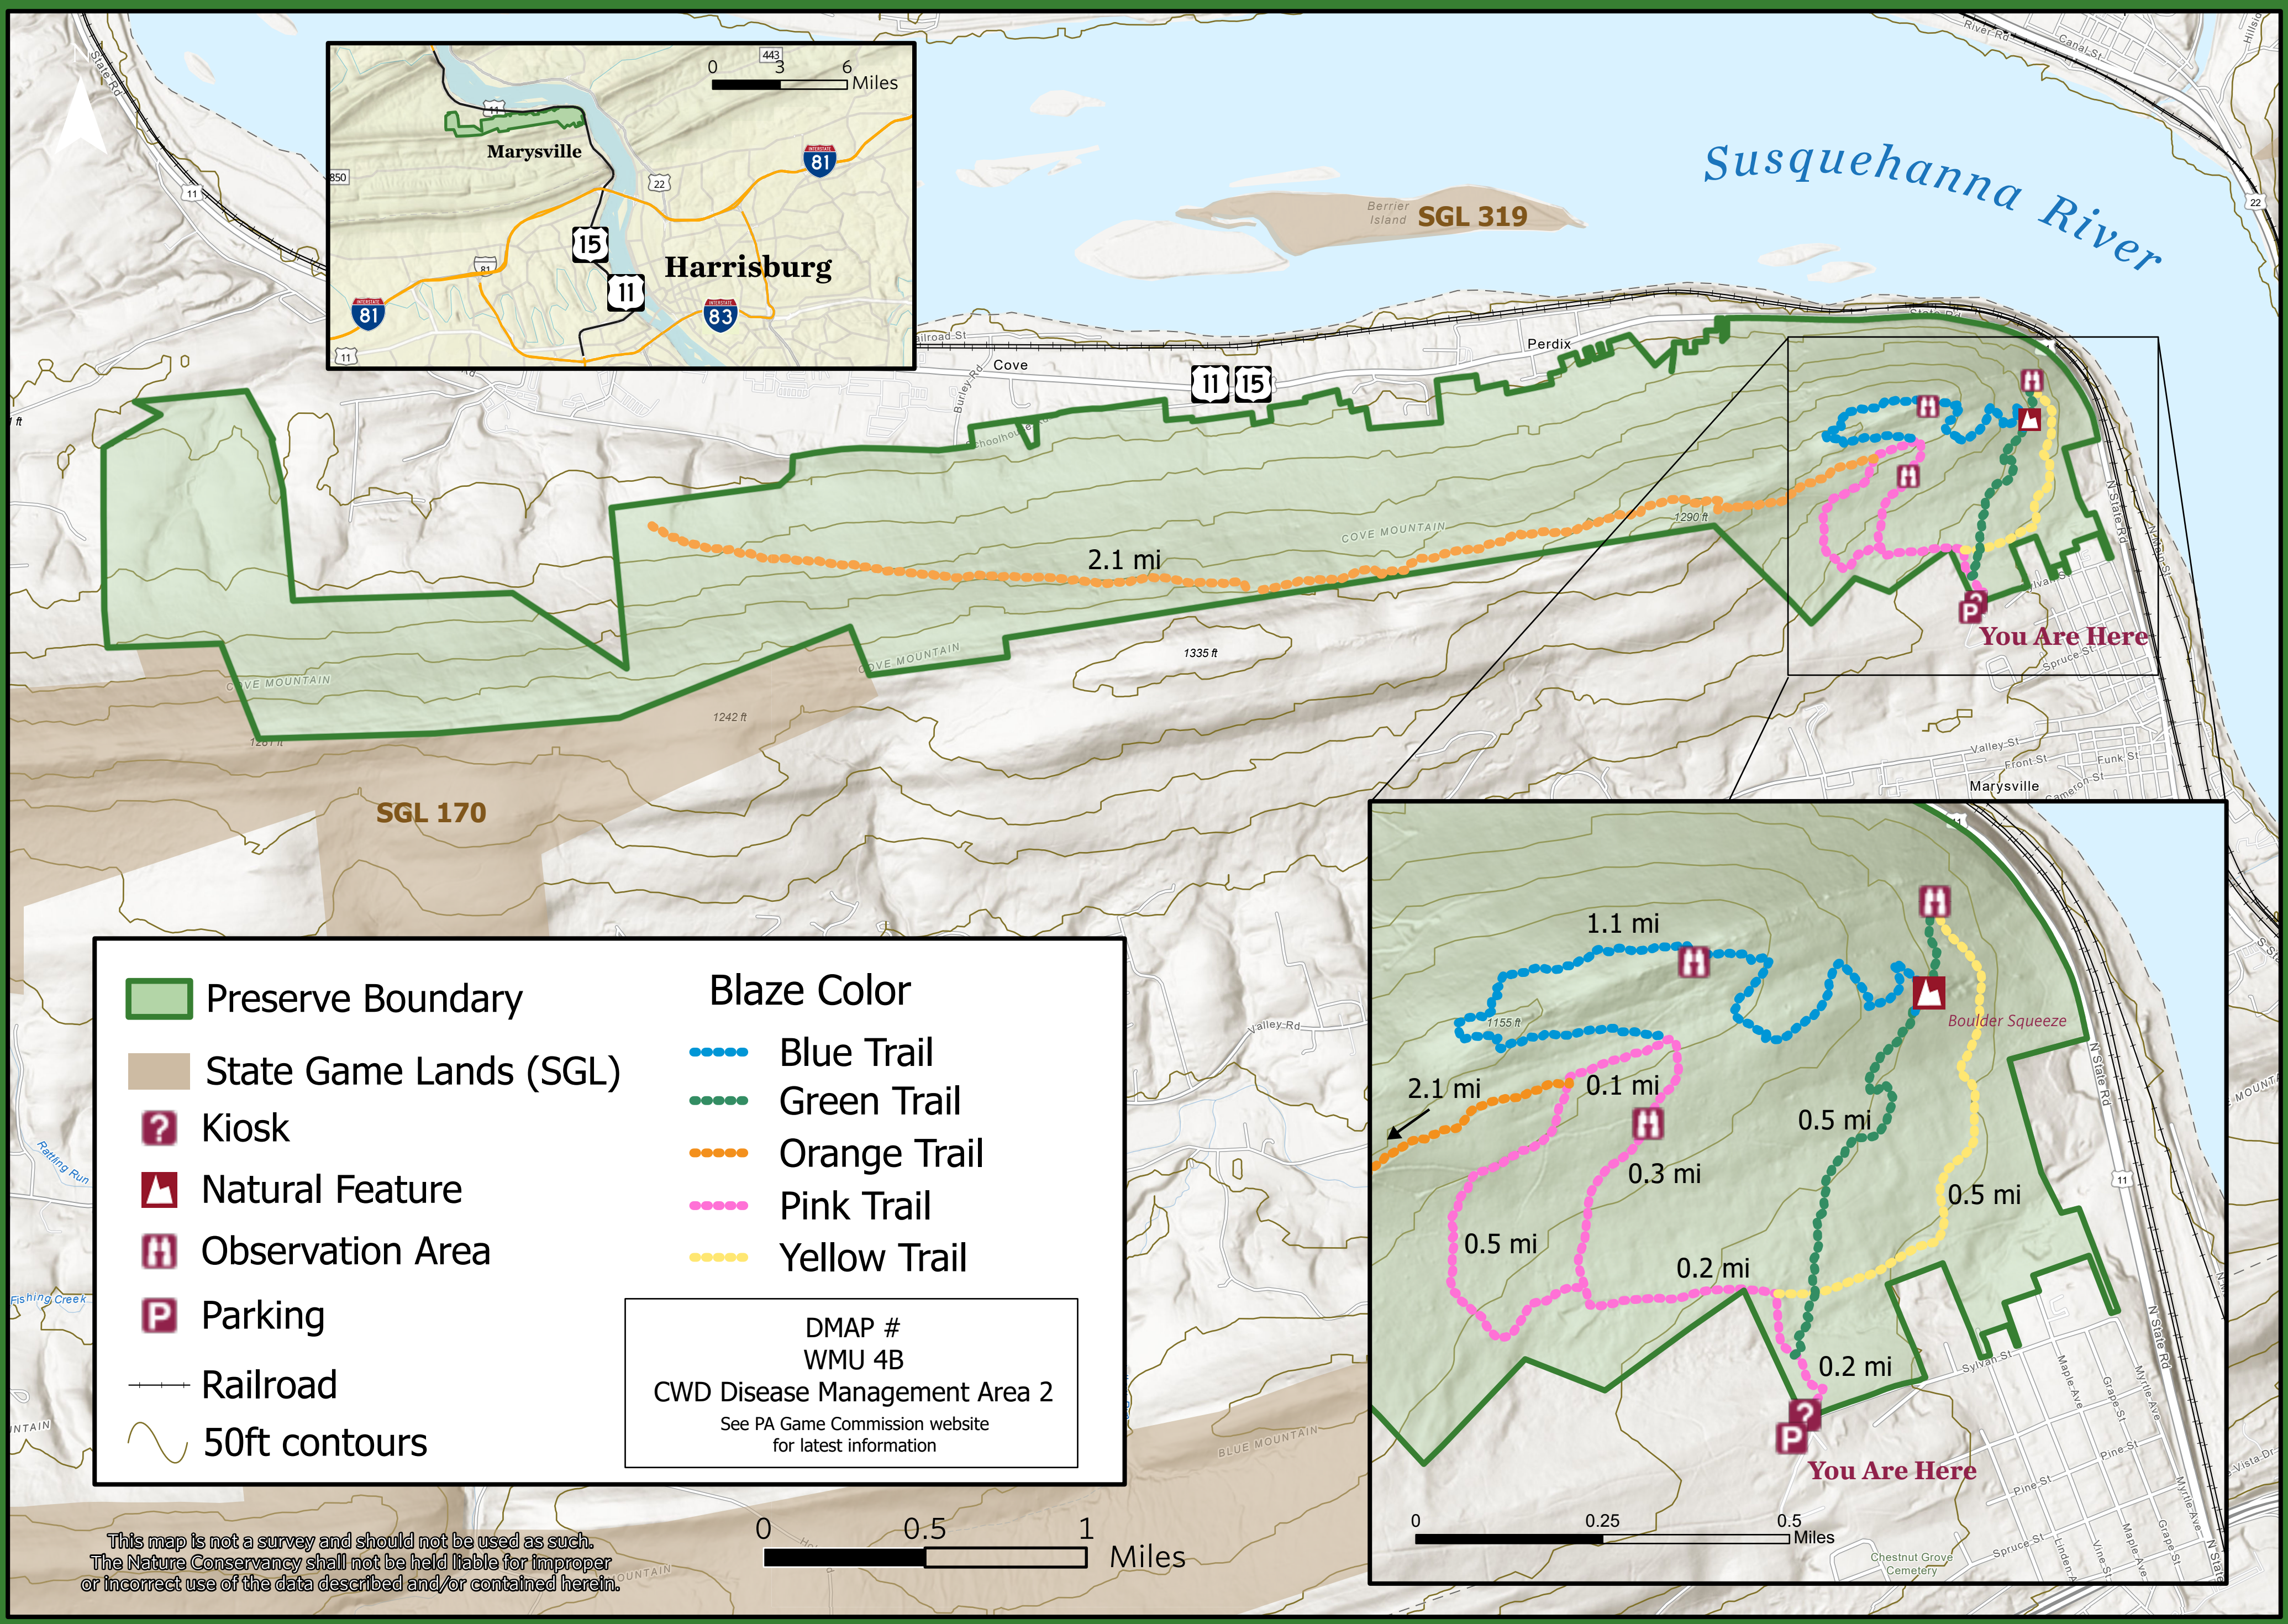

Hamer Woodlands at Cove Mountain

	Preserve Boundary		Blue Trail
	State Game Lands (SGL)		Green Trail
	Kiosk		Orange Trail
	Natural Feature		Pink Trail
	Observation Area		Yellow Trail
	Parking		
	Railroad		
	50ft contours		

0 0.5 1 Miles

0 0.25 0.5 Miles