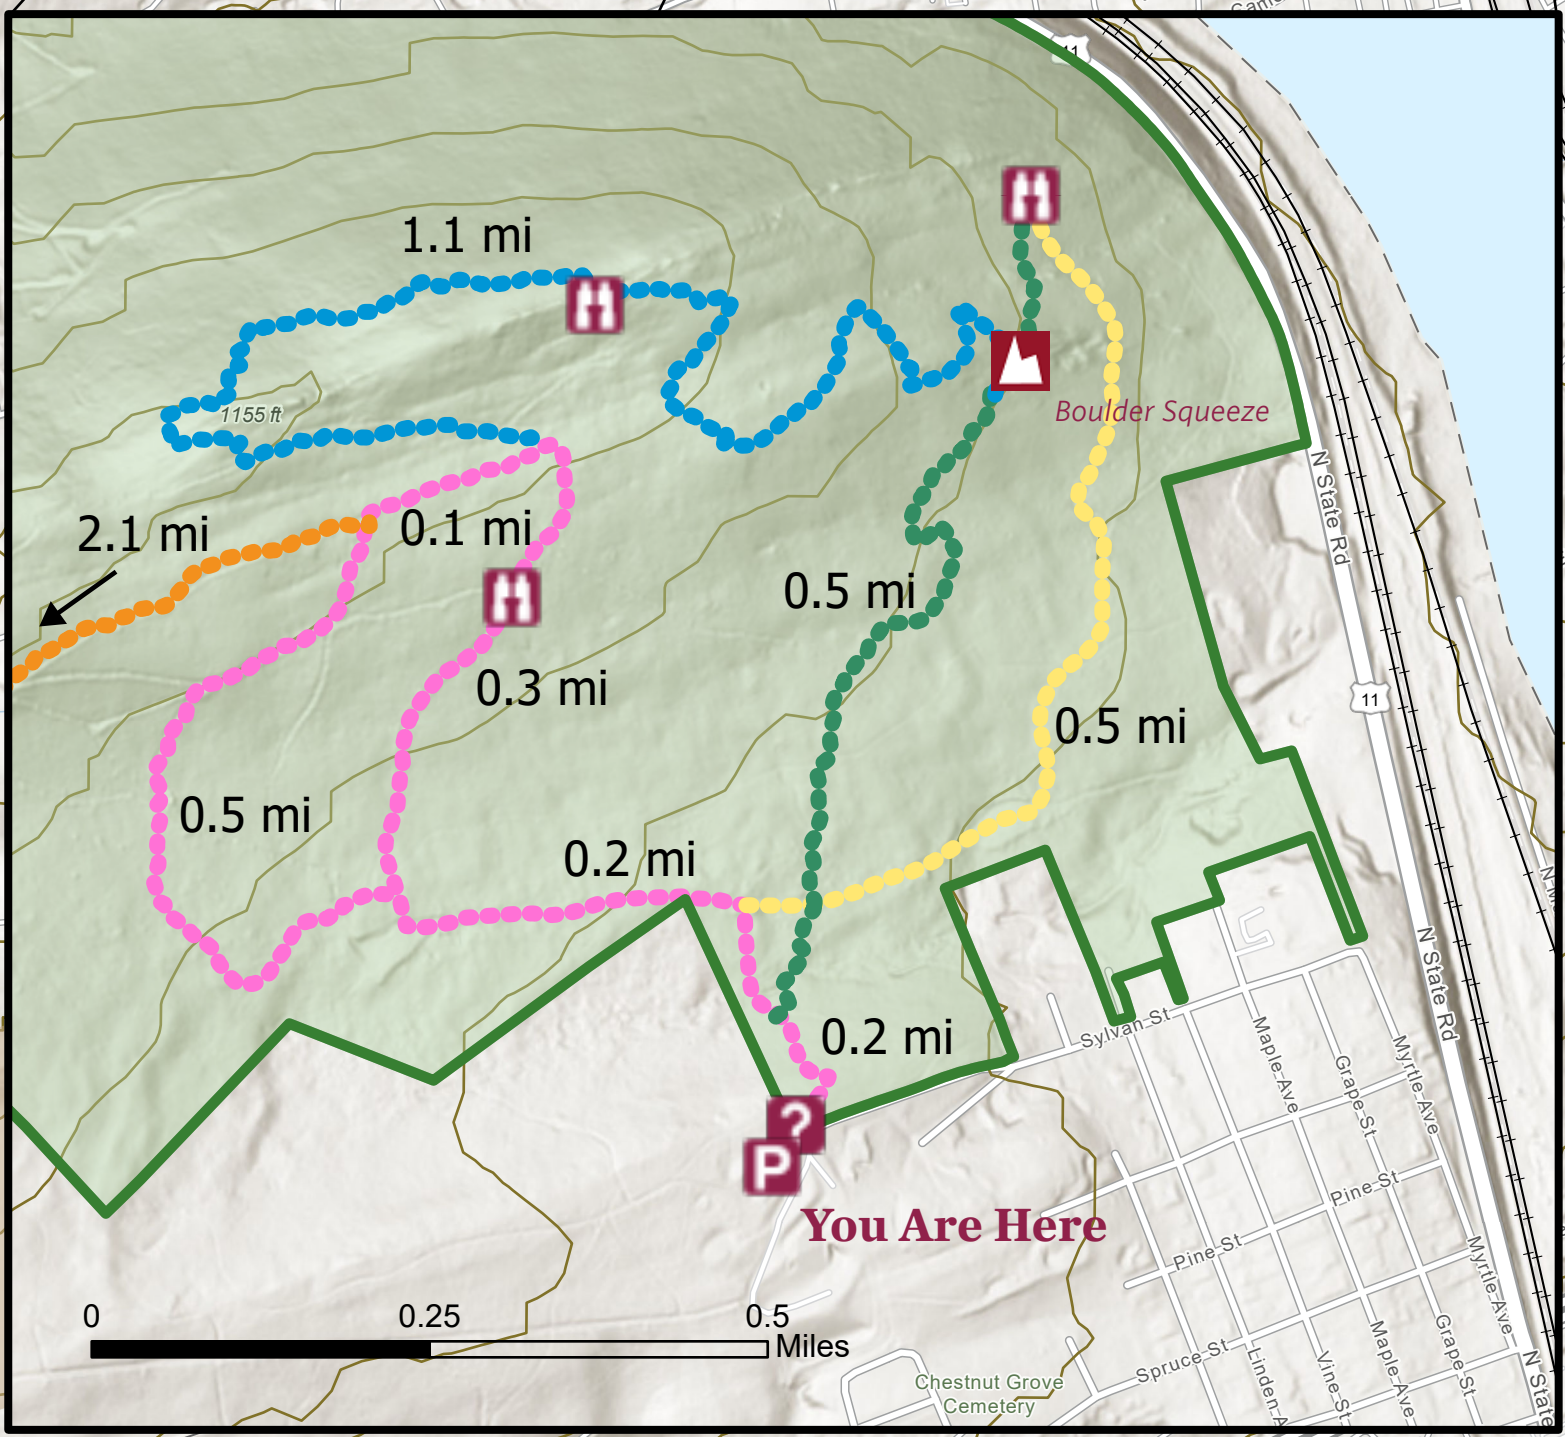

Hamer Woodlands at Cove Mountain

	Preserve Boundary		Blue Trail
	State Game Lands (SGL)		Green Trail
	Kiosk		Orange Trail
	Natural Feature		Pink Trail
	Observation Area		Yellow Trail
	Parking		
	Railroad		
	50ft contours		

DMAP #
WMU 4B
CWD Disease Management Area 2
See PA Game Commission website
for latest information

This map is not a survey and should not be used as such. The Nature Conservancy shall not be held liable for improper or incorrect use of the data described and/or contained herein.

0 0.5 1 Miles

0 0.25 0.5 Miles