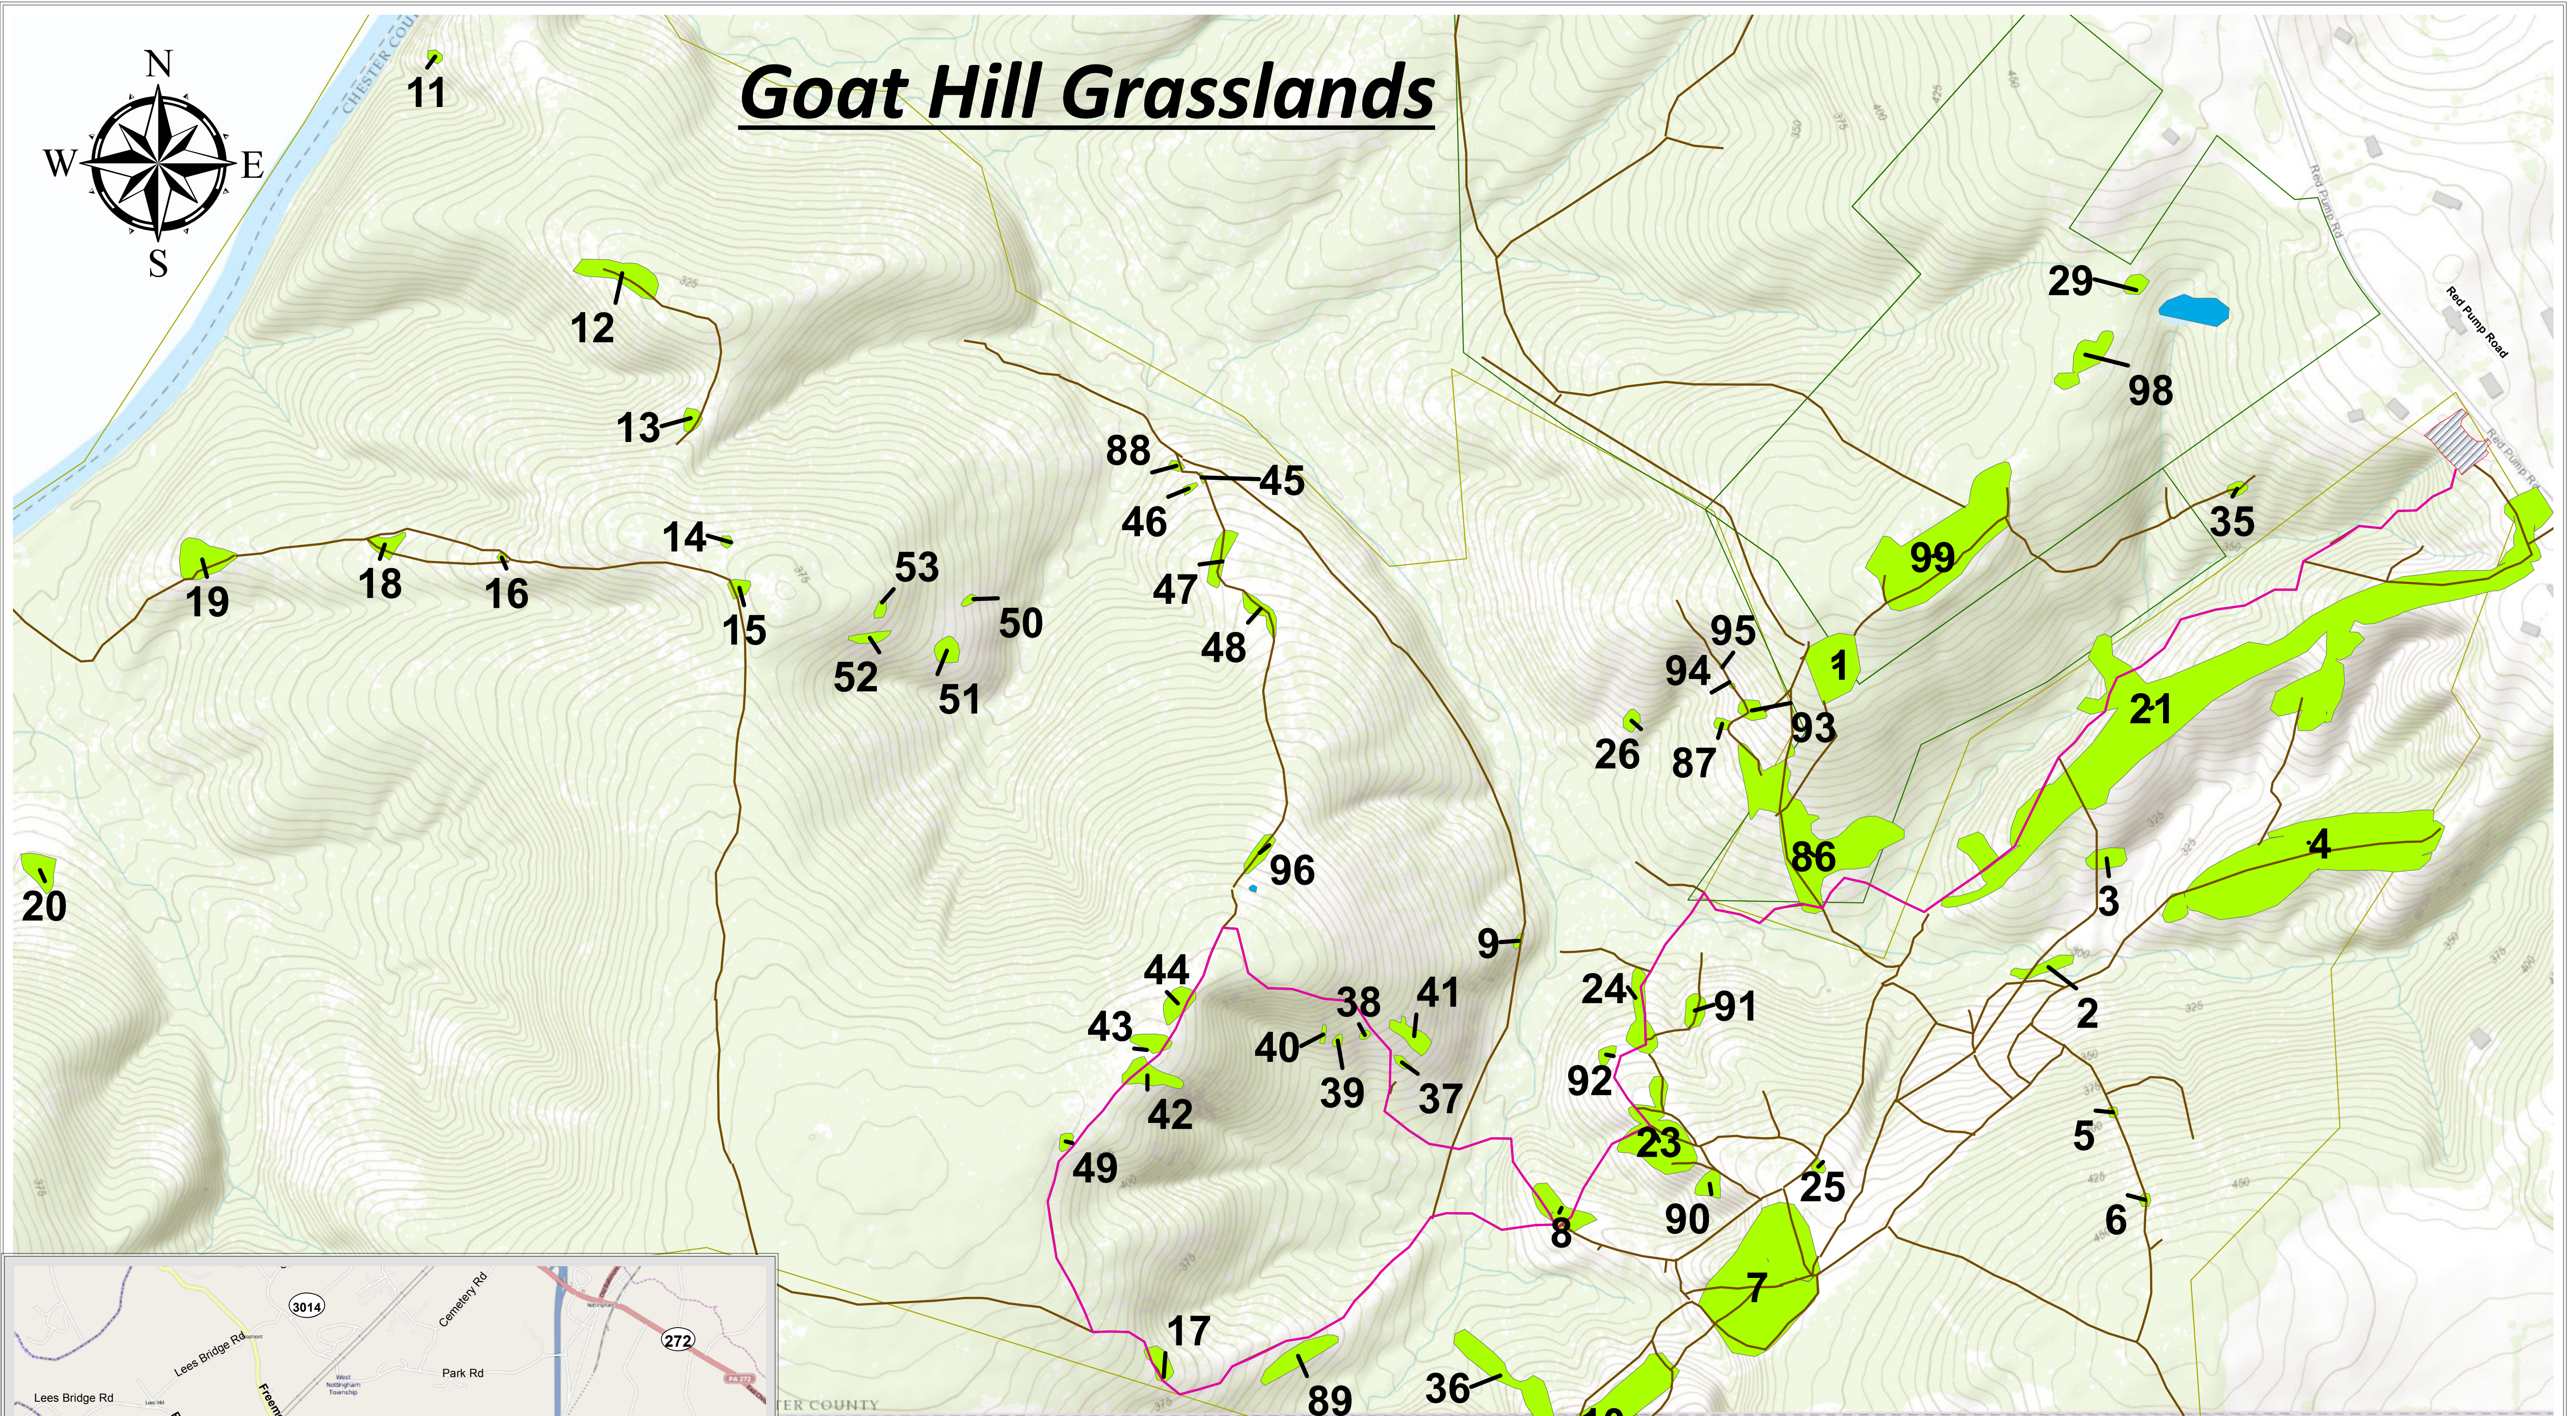

# Goat Hill Grasslands

0 0.1 0.2 0.4 Miles

**Legend**

- Rose Trail
- Pathways
- Grasslands
- TNC Goathill Boundary
- Parking Lot
- BOF Goatfill Boundary

Sources: Esri, DeLorme, NAVTEQ, TomTom, Intermap, increment P Corp., GEBCO, USGS, FAO, NPS, NRCAN, GeoBase, IGN, Kadaster NL, Ordnance Survey, Esri Japan, METI, Esri China (Hong Kong), swisstopo, and the GIS User Community