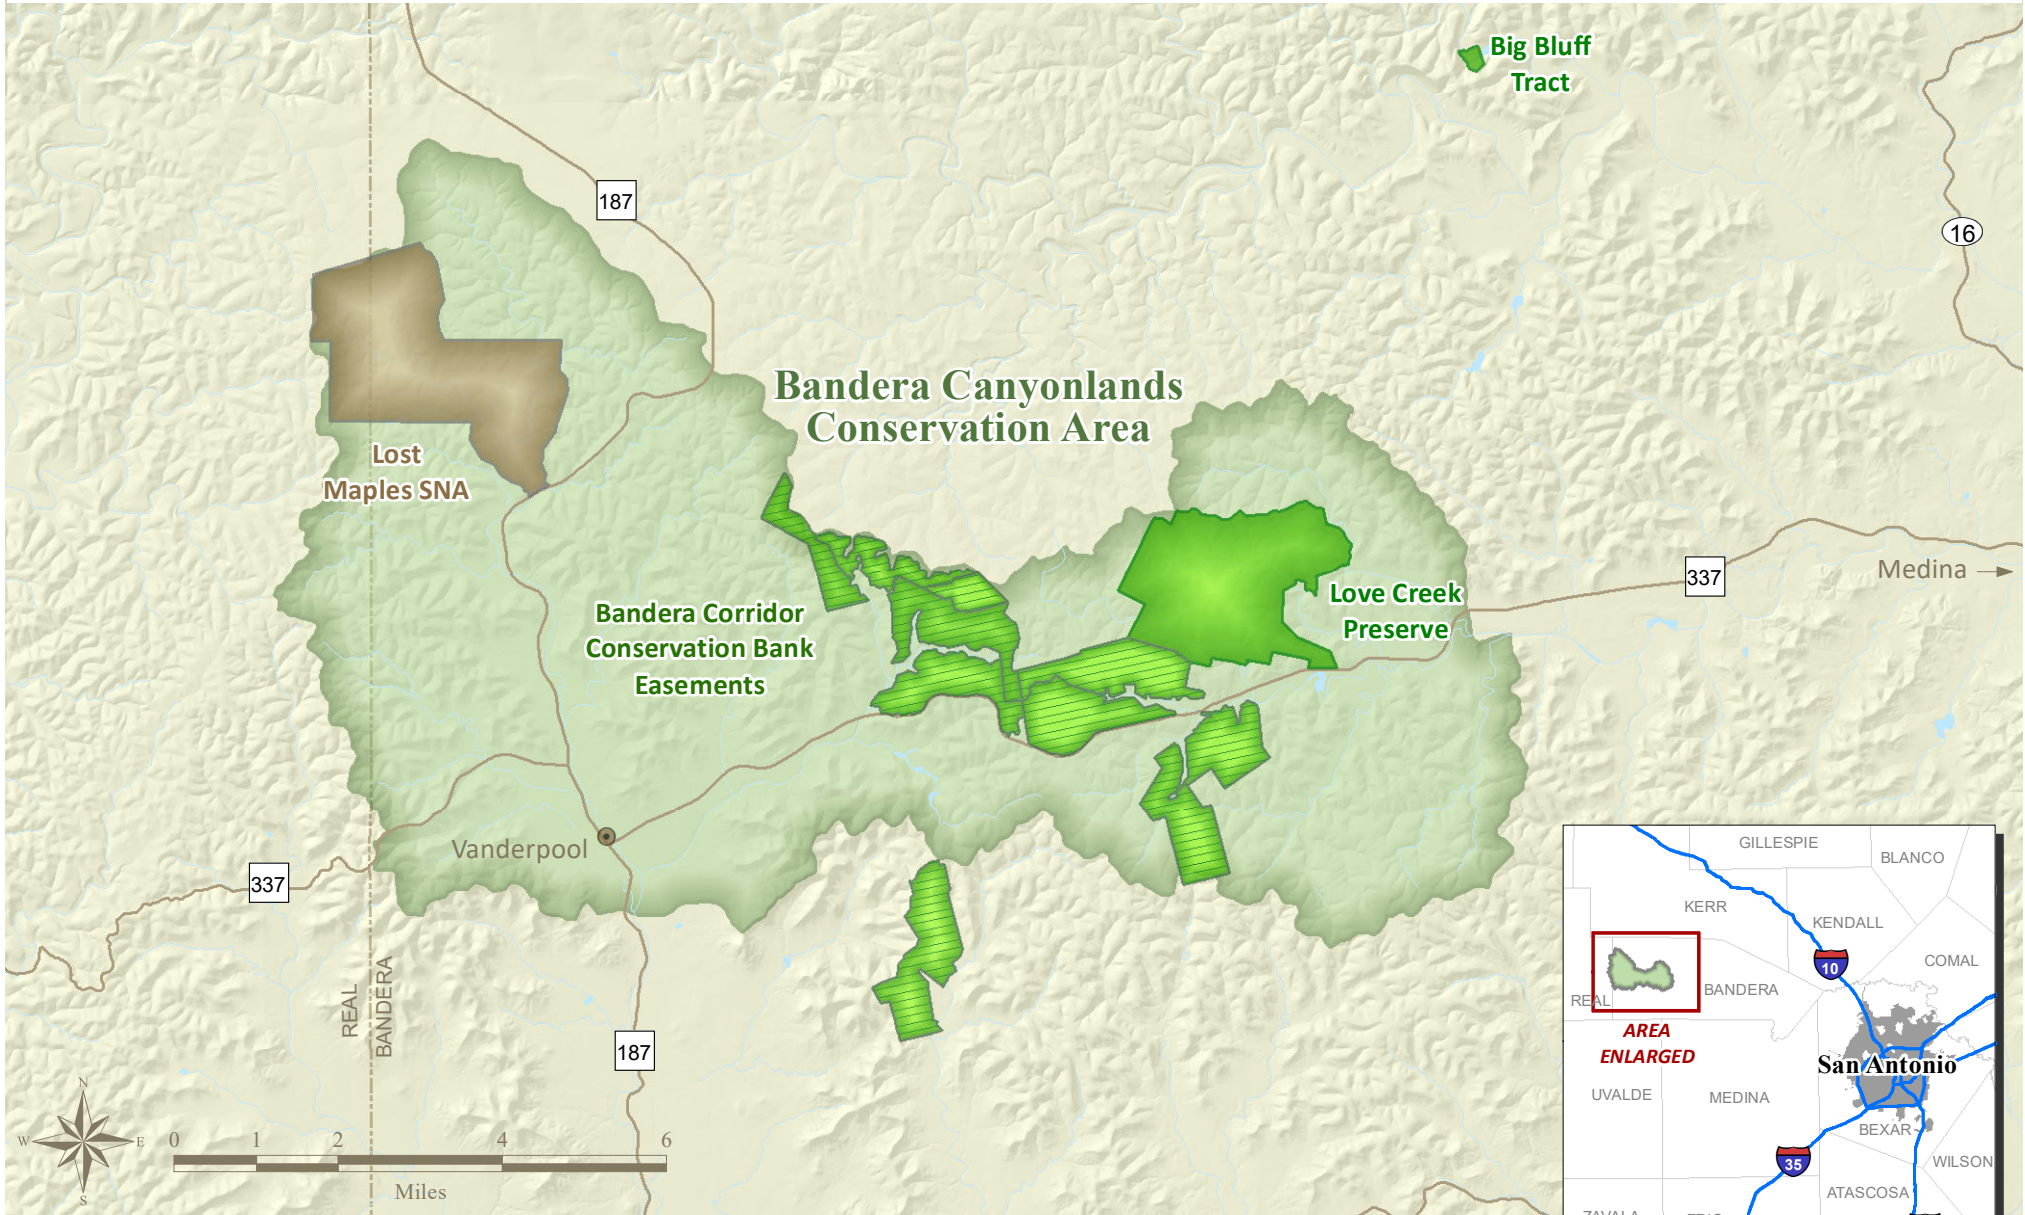

Love Creek Conservation Area

10,606 Acres Protected

Bandera County, Texas

-  TNC Preserve
-  State Protected Land
-  Local Town
-  TNC Easement
-  TNC Conservation Area
-  State or County Highway