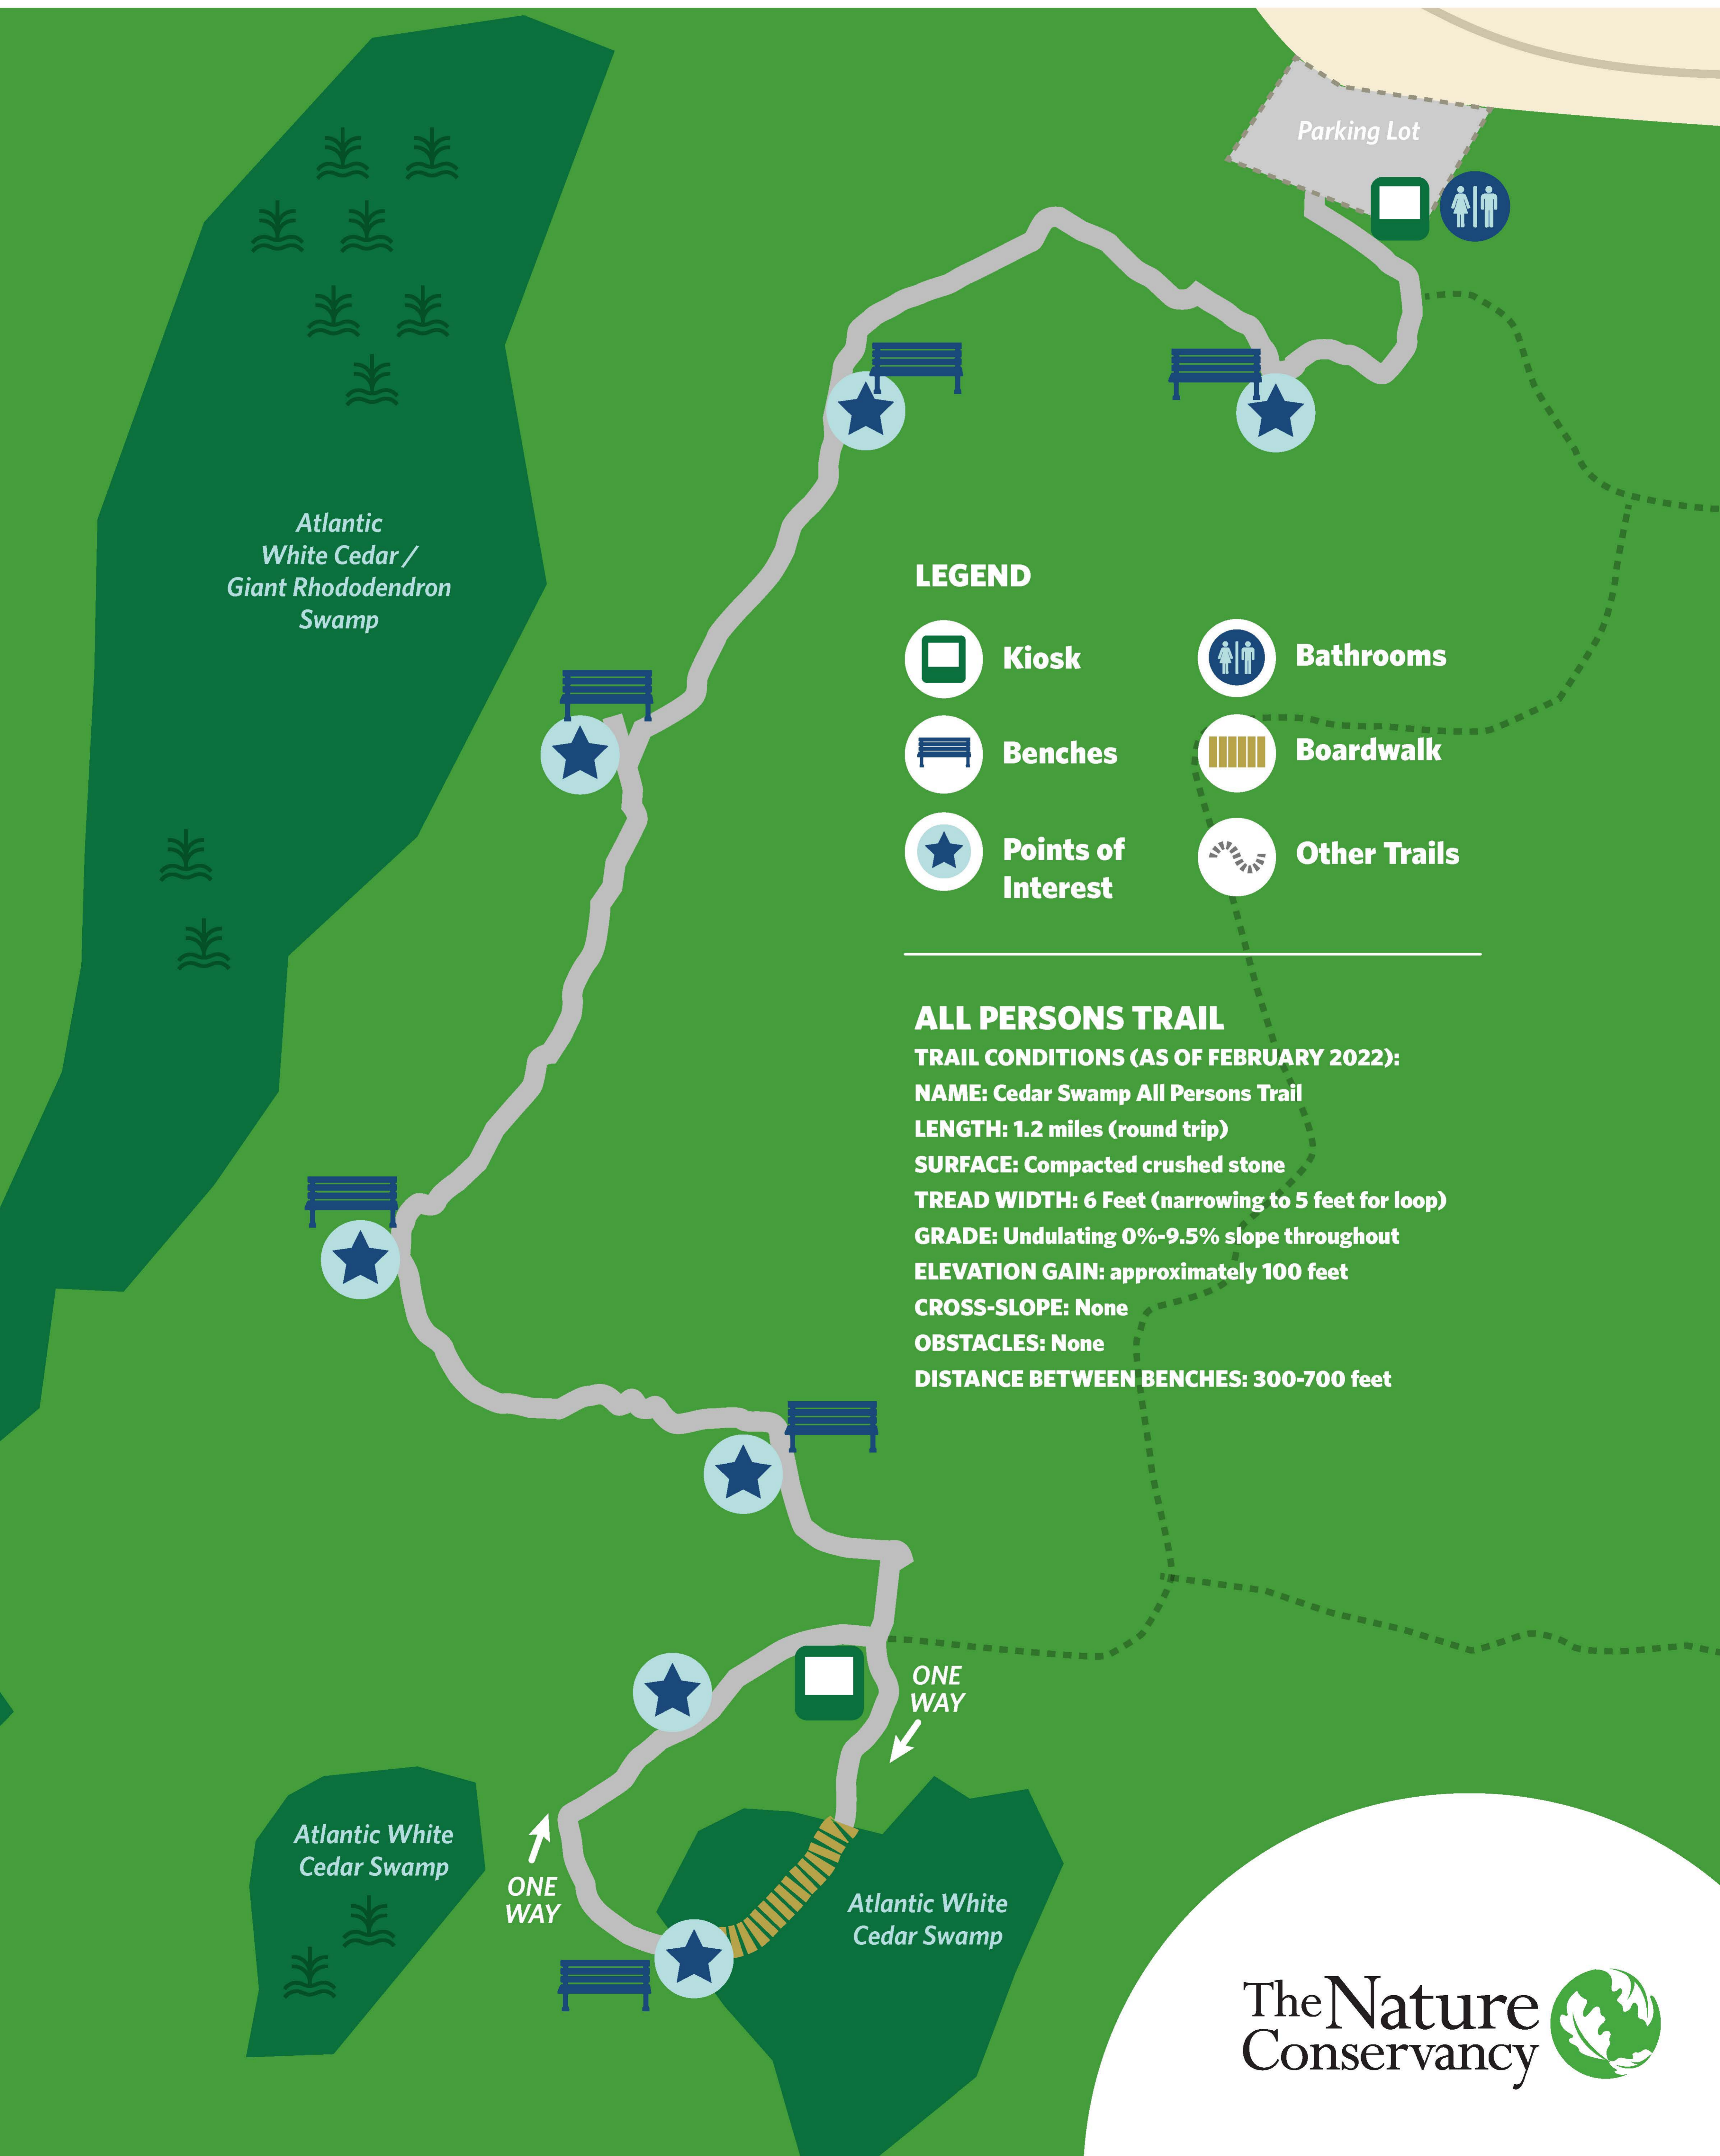

Cedar Swamp All Persons Trail

Atlantic
White Cedar /
Giant Rhododendron
Swamp

Parking Lot

LEGEND

Kiosk

Bathrooms

Benches

Boardwalk

Points of
Interest

Other Trails

ALL PERSONS TRAIL

TRAIL CONDITIONS (AS OF FEBRUARY 2022):

NAME: Cedar Swamp All Persons Trail

LENGTH: 1.2 miles (round trip)

SURFACE: Compacted crushed stone

TREAD WIDTH: 6 Feet (narrowing to 5 feet for loop)

GRADE: Undulating 0%-9.5% slope throughout

ELEVATION GAIN: approximately 100 feet

CROSS-SLOPE: None

OBSTACLES: None

DISTANCE BETWEEN BENCHES: 300-700 feet

Atlantic White
Cedar Swamp

Atlantic White
Cedar Swamp

ONE
WAY

ONE
WAY