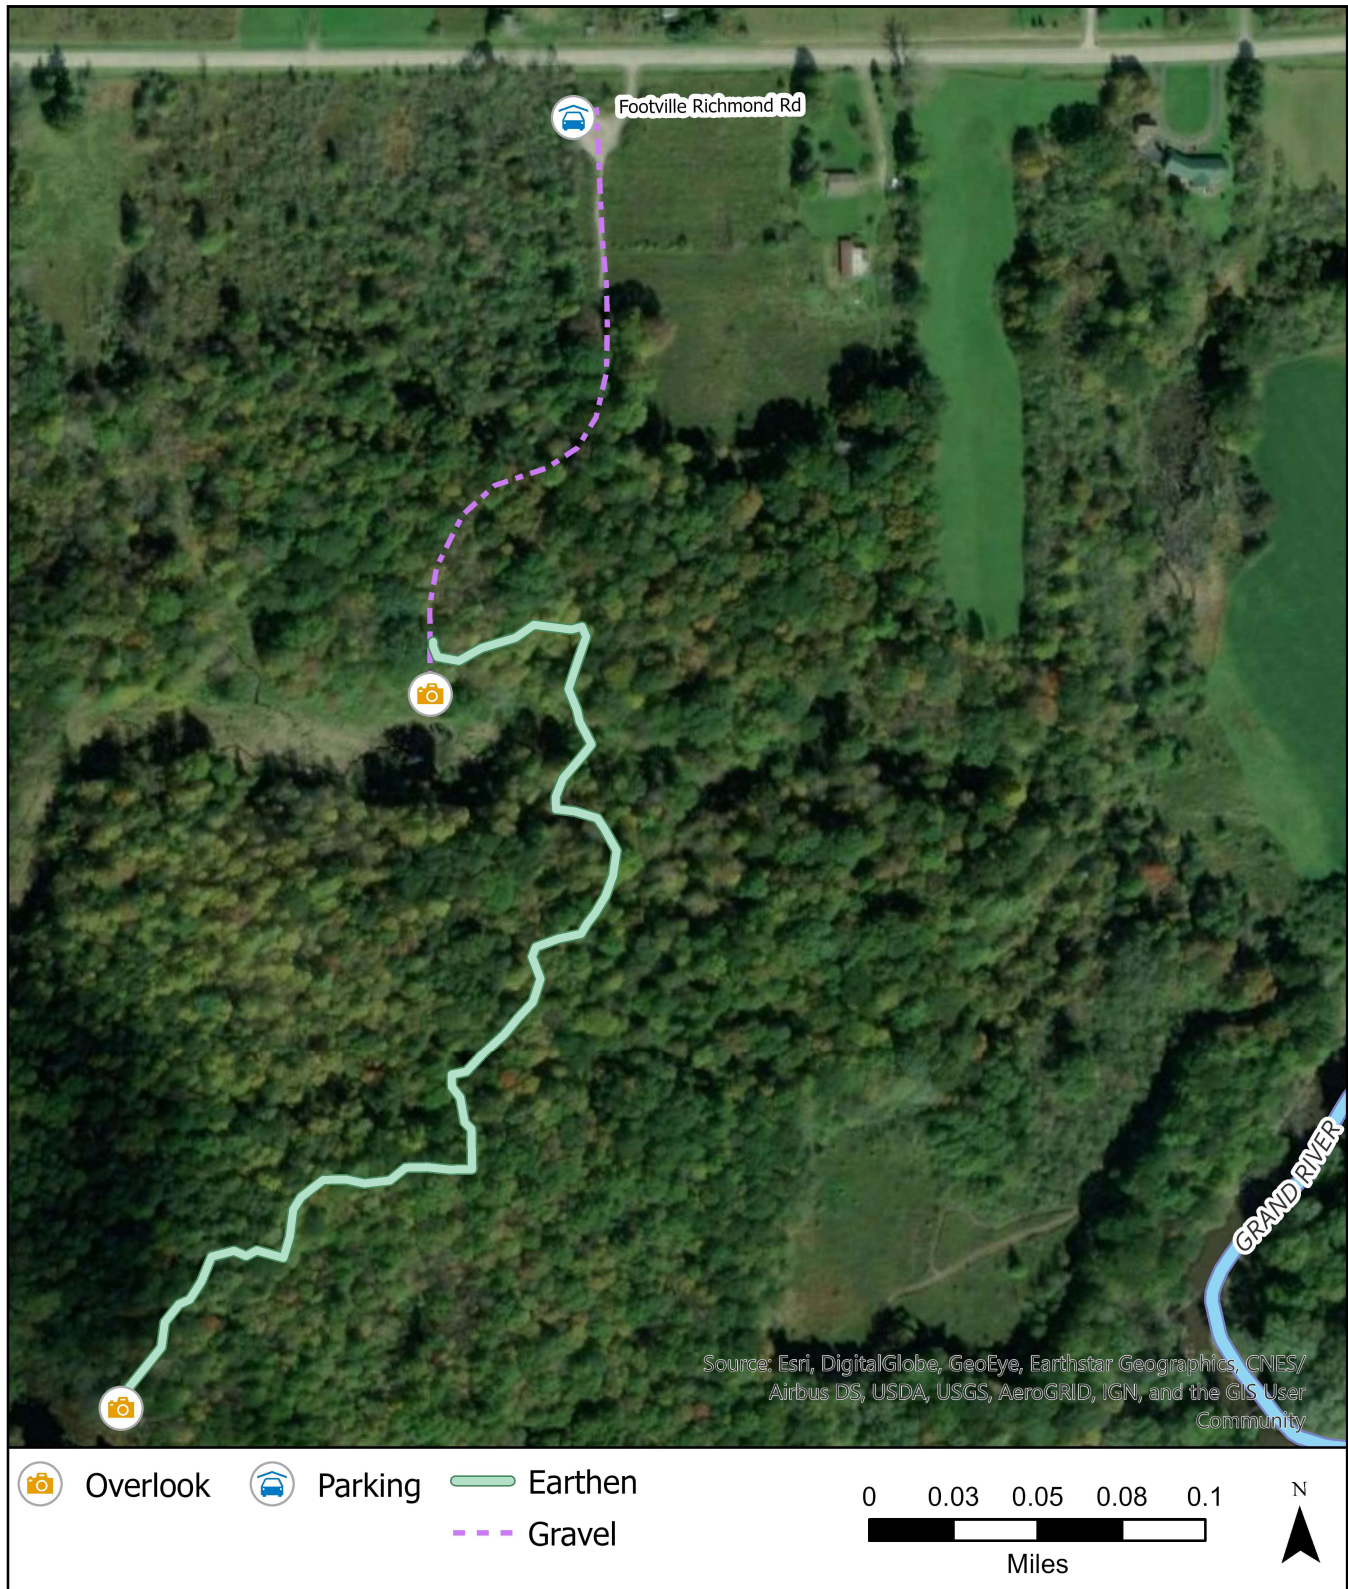

The Morgan Swamp Preserve Long Pond Trail

Please stay on the trail at all times.

Dogs are allowed, on leashes and on the trail at all times.
Dog waste must be picked up and disposed of properly off site.

In the case of an emergency- Dial 911
Contact us- ohio@tnc.org 614-717-2770

GPS Coordinates: 41.66352, -80.89017
Length: 1.2 mile round trip
Difficulty: Moderate
Elevation Gain: 32 feet
Check out other trails at
the Morgan Swamp Preserve
located at 41.63513, -80.9291