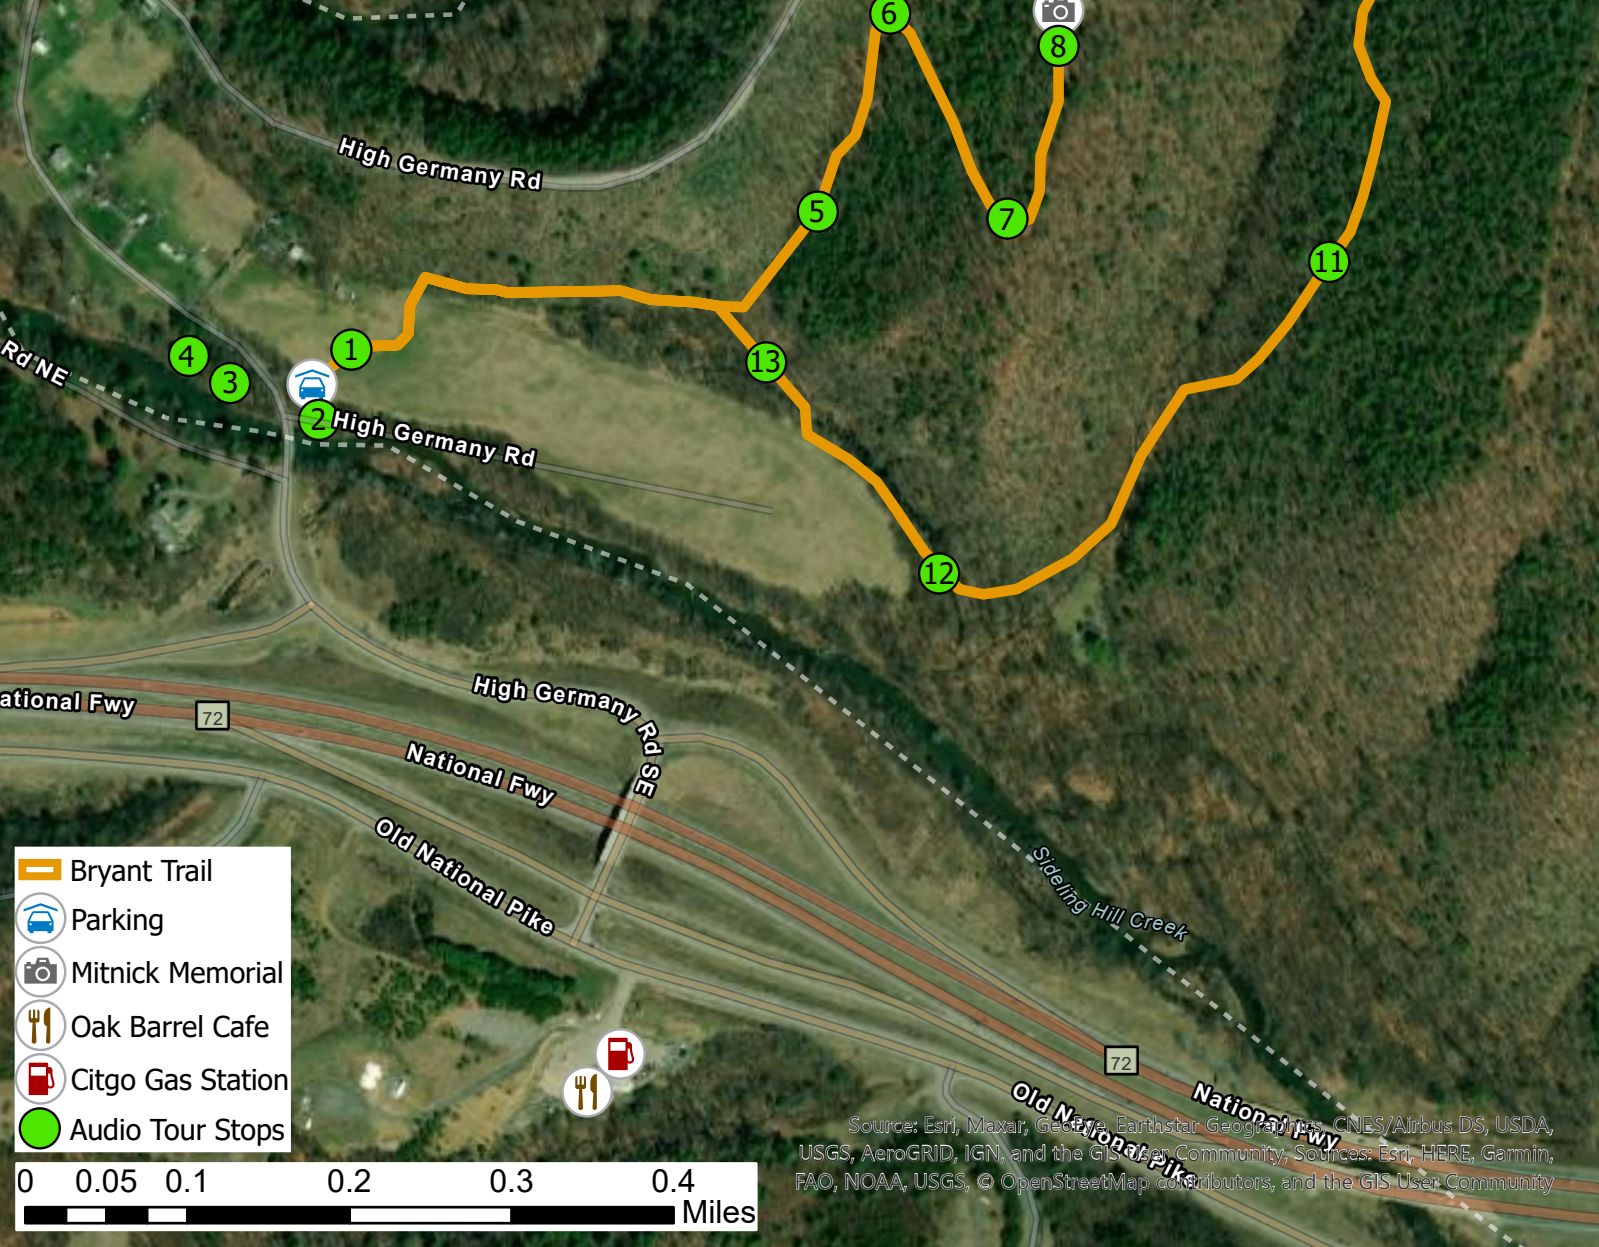

Sideling Hill Creek Preserve Bryant Trail (Updated June 14th, 2021)

-  Bryant Trail
-  Parking
-  Mitnick Memorial
-  Oak Barrel Cafe
-  Citgo Gas Station
-  Audio Tour Stops

Source: Esri, Maxar, GeoEye, Earthstar Geographics, CNES/Airbus DS, USDA, USGS, AeroGRID, IGN, and the GIS User Community, Sources: Esri, HERE, Garmin, FAO, NOAA, USGS, © OpenStreetMap contributors, and the GIS User Community