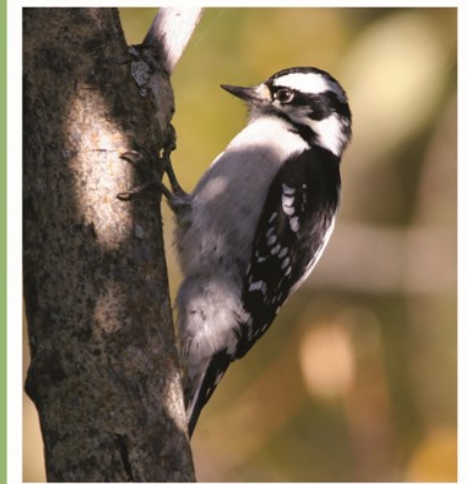

Compiled by Charles Geanangel

**Birds of
 Tiger Creek Preserve**

© Eric Blackmore

© Donna Dewhurst

Abbreviations: **s** = Summer **w** = Winter
r = Resident **m** = Migratory ***** = Breeds on
property

- ___ Wood Duck ***r**
- ___ Blue-winged Teal **w**
- ___ Mottled Duck ***r**
- ___ Ring-necked Duck