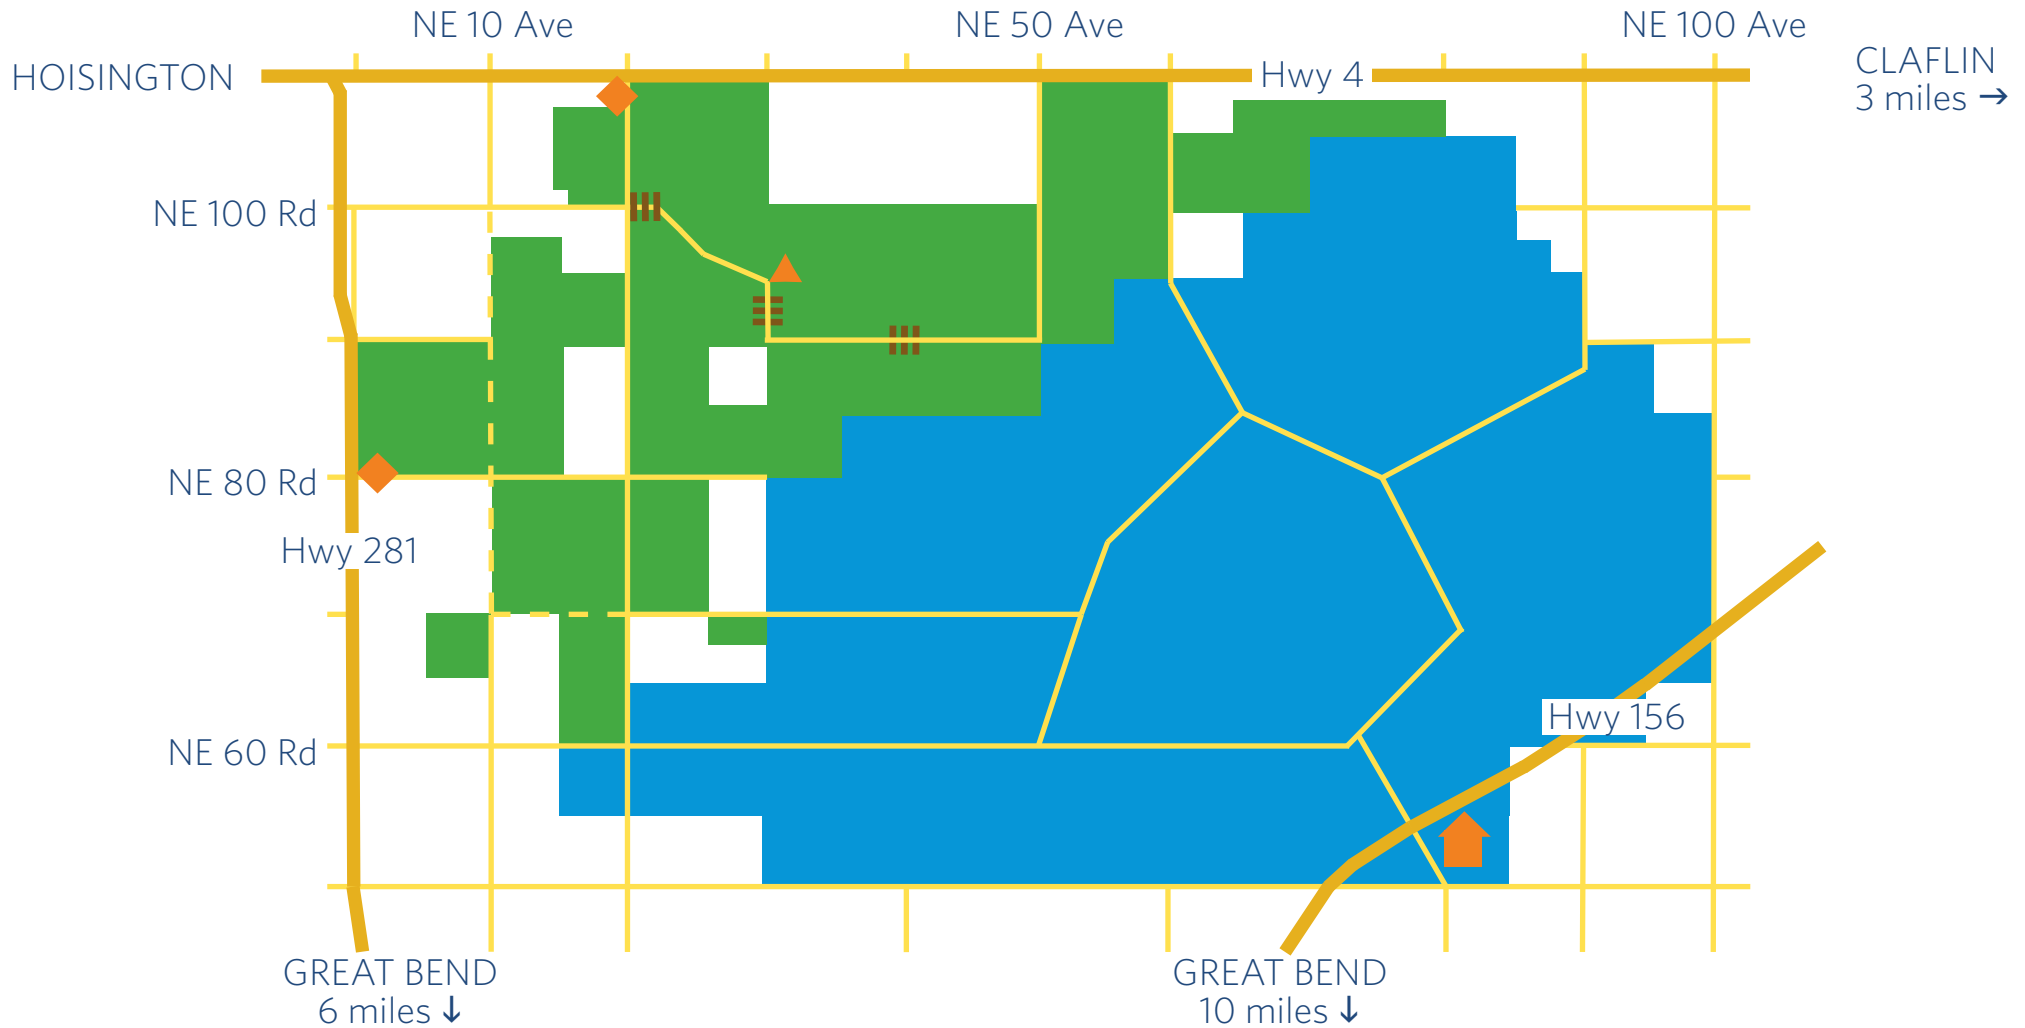

CHEYENNE BOTTOMS WETLAND

 TNC'S CHEYENNE BOTTOMS PRESERVE
 CHEYENNE BOTTOMS WILDLIFE AREA
 (KANSAS DEPT. WILDLIFE & PARKS)

 Highway
 Gravel Road
 Dirt Road - Use Caution
 Cattle Guards

 Kansas Wetlands Education Center
 Observation Tower
 Nature Conservancy Kiosk