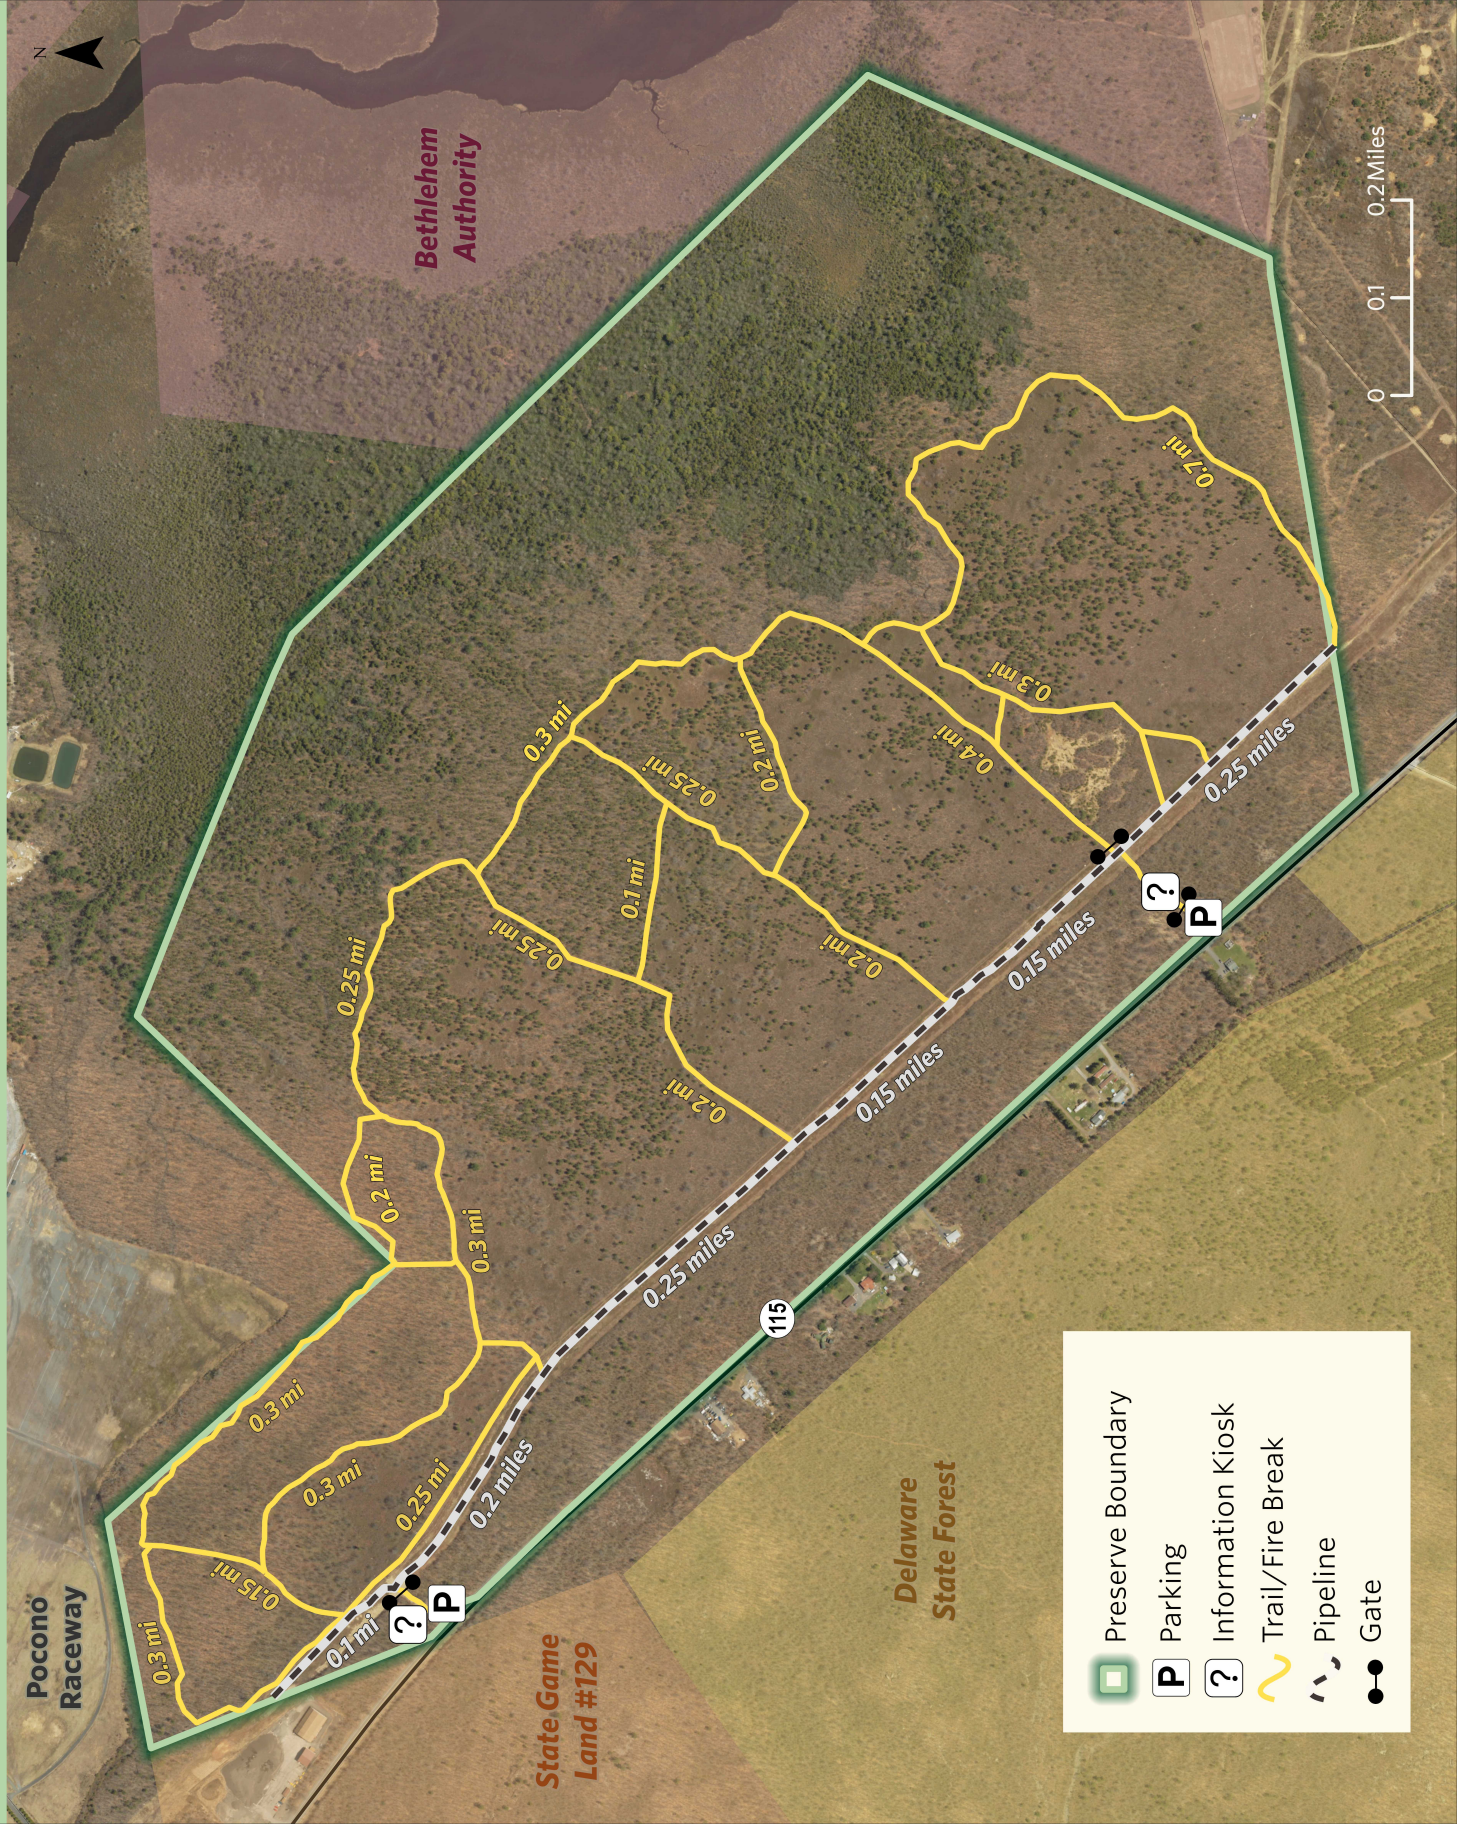

nature.org/pennsylvania

# Long Pond Barrens Preserve

DMAP #I1956

- Preserve Boundary
- Parking
- Information Kiosk
- Trail/Fire Break
- Pipeline
- Gate