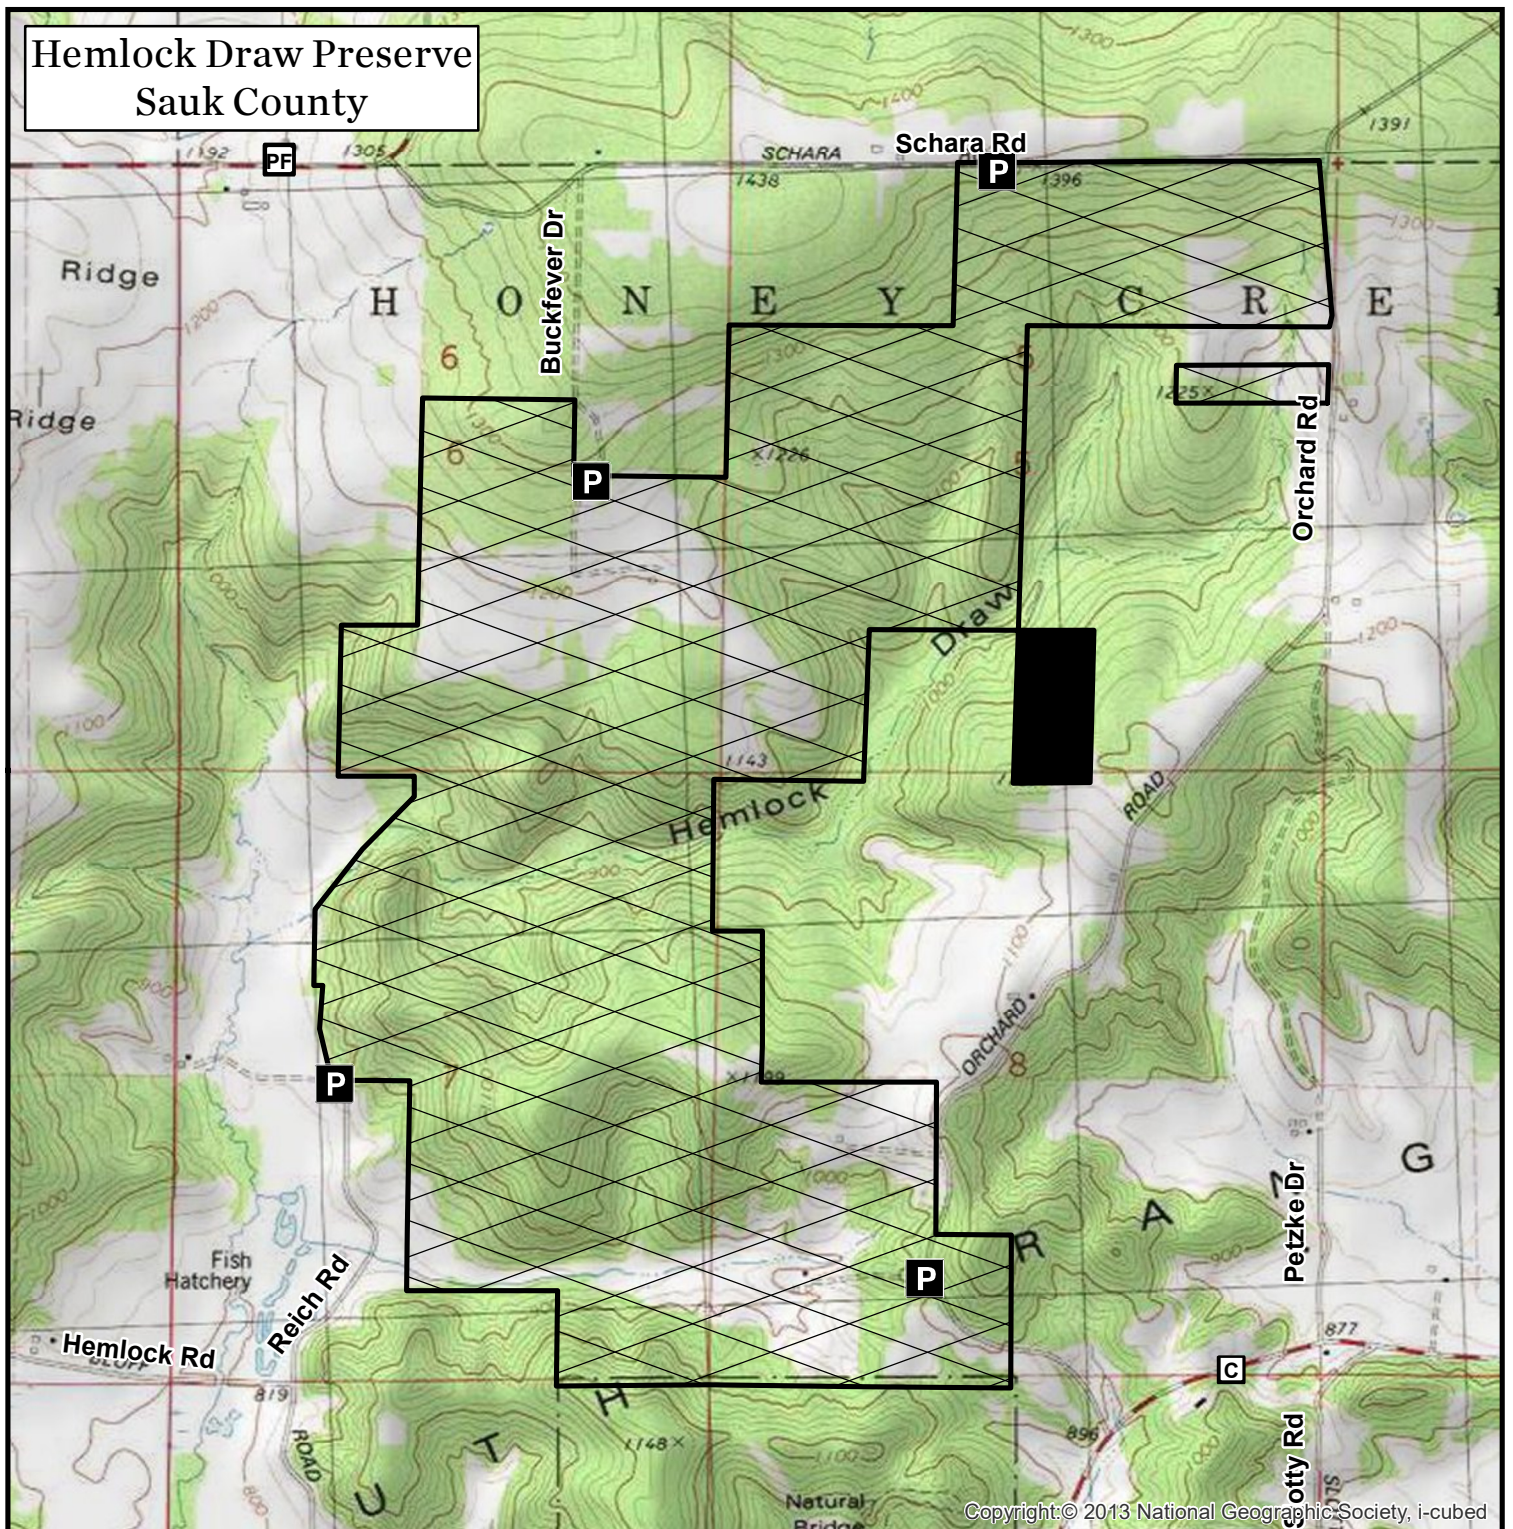

Hemlock Draw Preserve Sauk County

Copyright © 2013 National Geographic Society, i-cubed

-  Property of TNC; open for trapping, deer, small game, turkey and bear hunting; no permit required.
-  Property of The Nature Conservancy (TNC); permit and fee required for deer and turkey hunting.
-  Parking

Hemlock Draw is located in T10N-R5E, Honey Creek Township, sections 5-8.