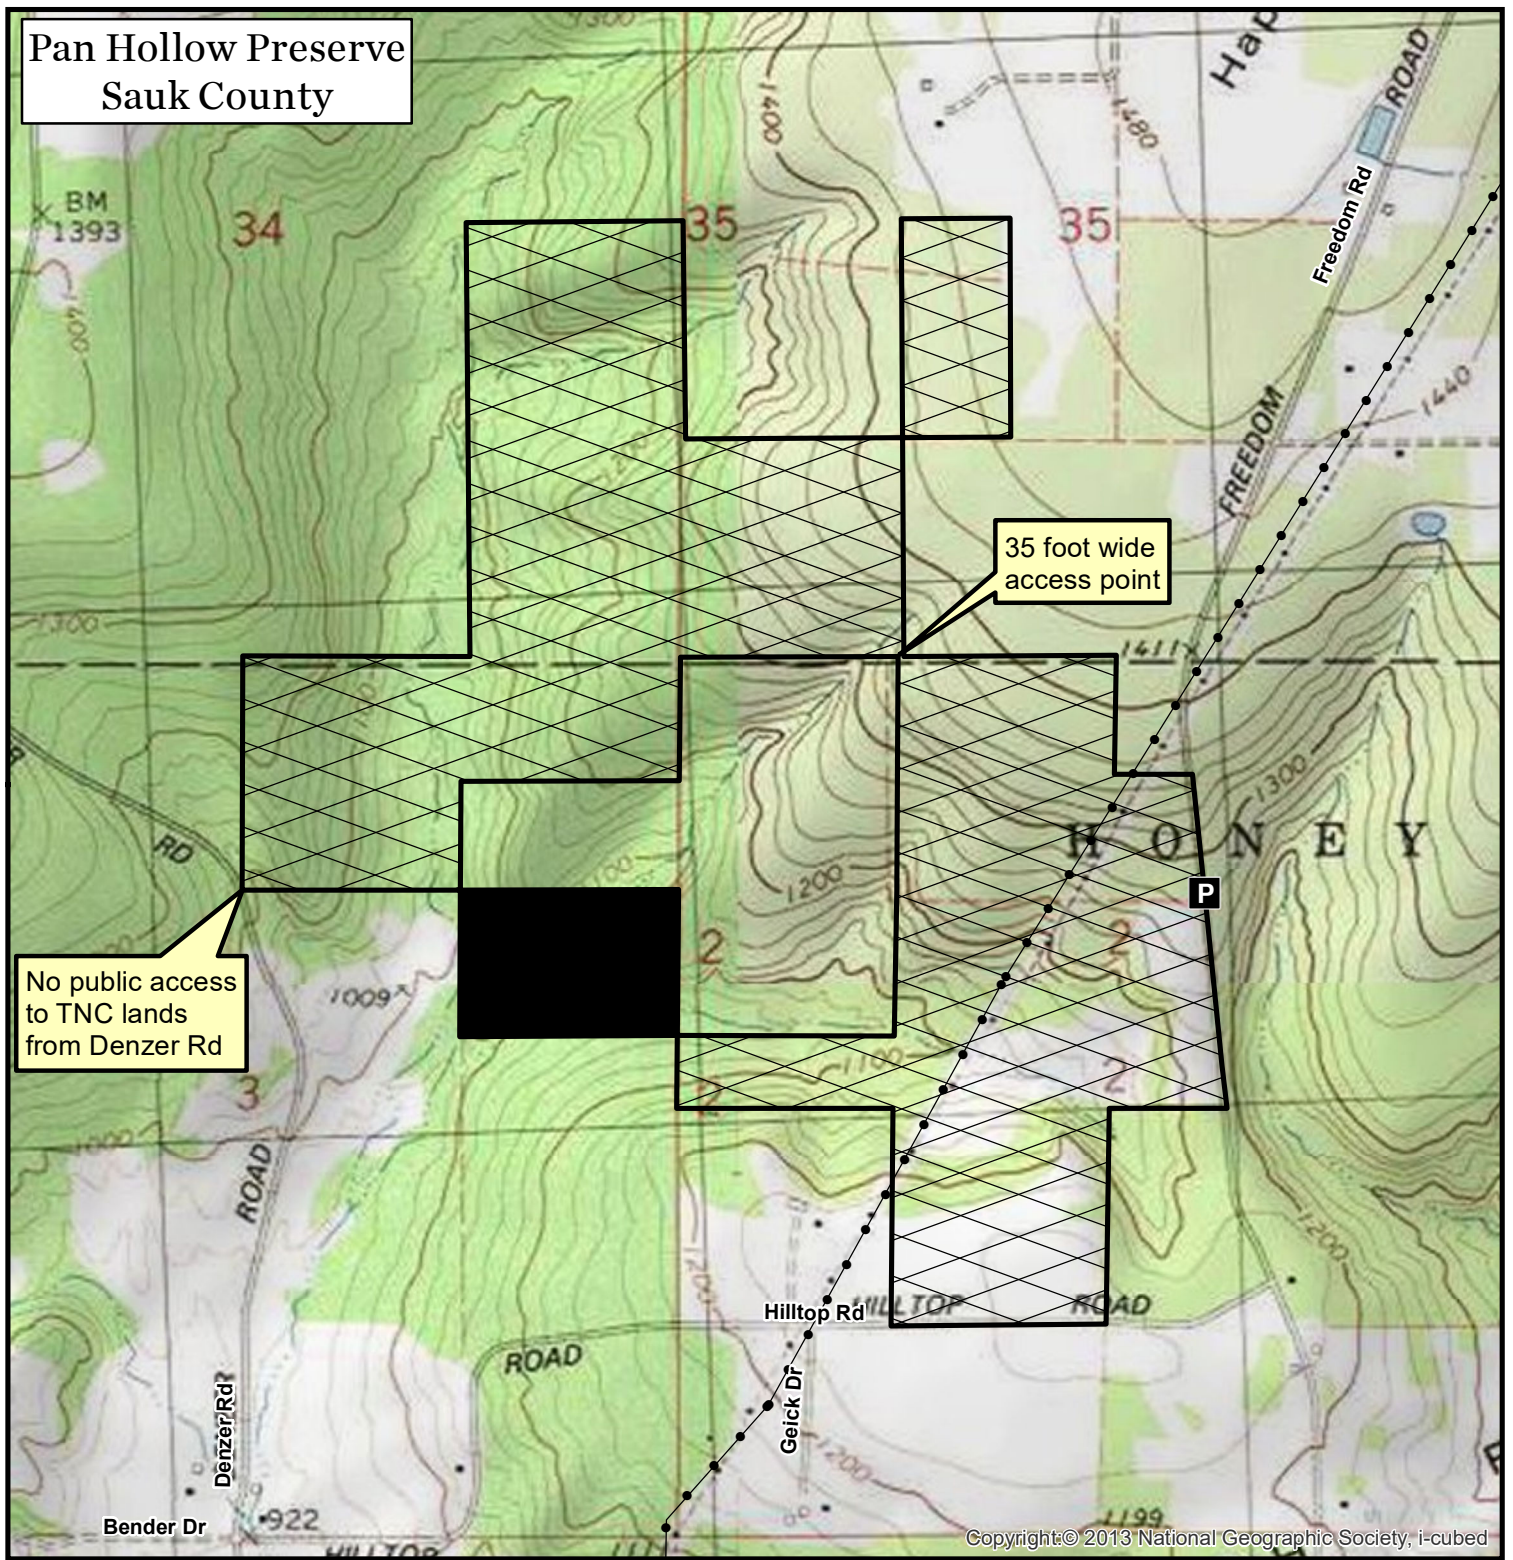

**Pan Hollow Preserve  
Sauk County**

Copyright © 2013 National Geographic Society, i-cubed

 Property of TNC open for trapping, deer, turkey, small game, and bear hunting.

 TNC hunting rights privately leased. Hunting not open to the general public.

 Transmission line

 Parking

**The Nature Conservancy**   
Protecting nature. Preserving life.

Pan Hollow is located in Freedom Township, T11N-R5E, sections 34 & 35; and Honey Creek Township, T10N-R5E, sections 2 & 3.