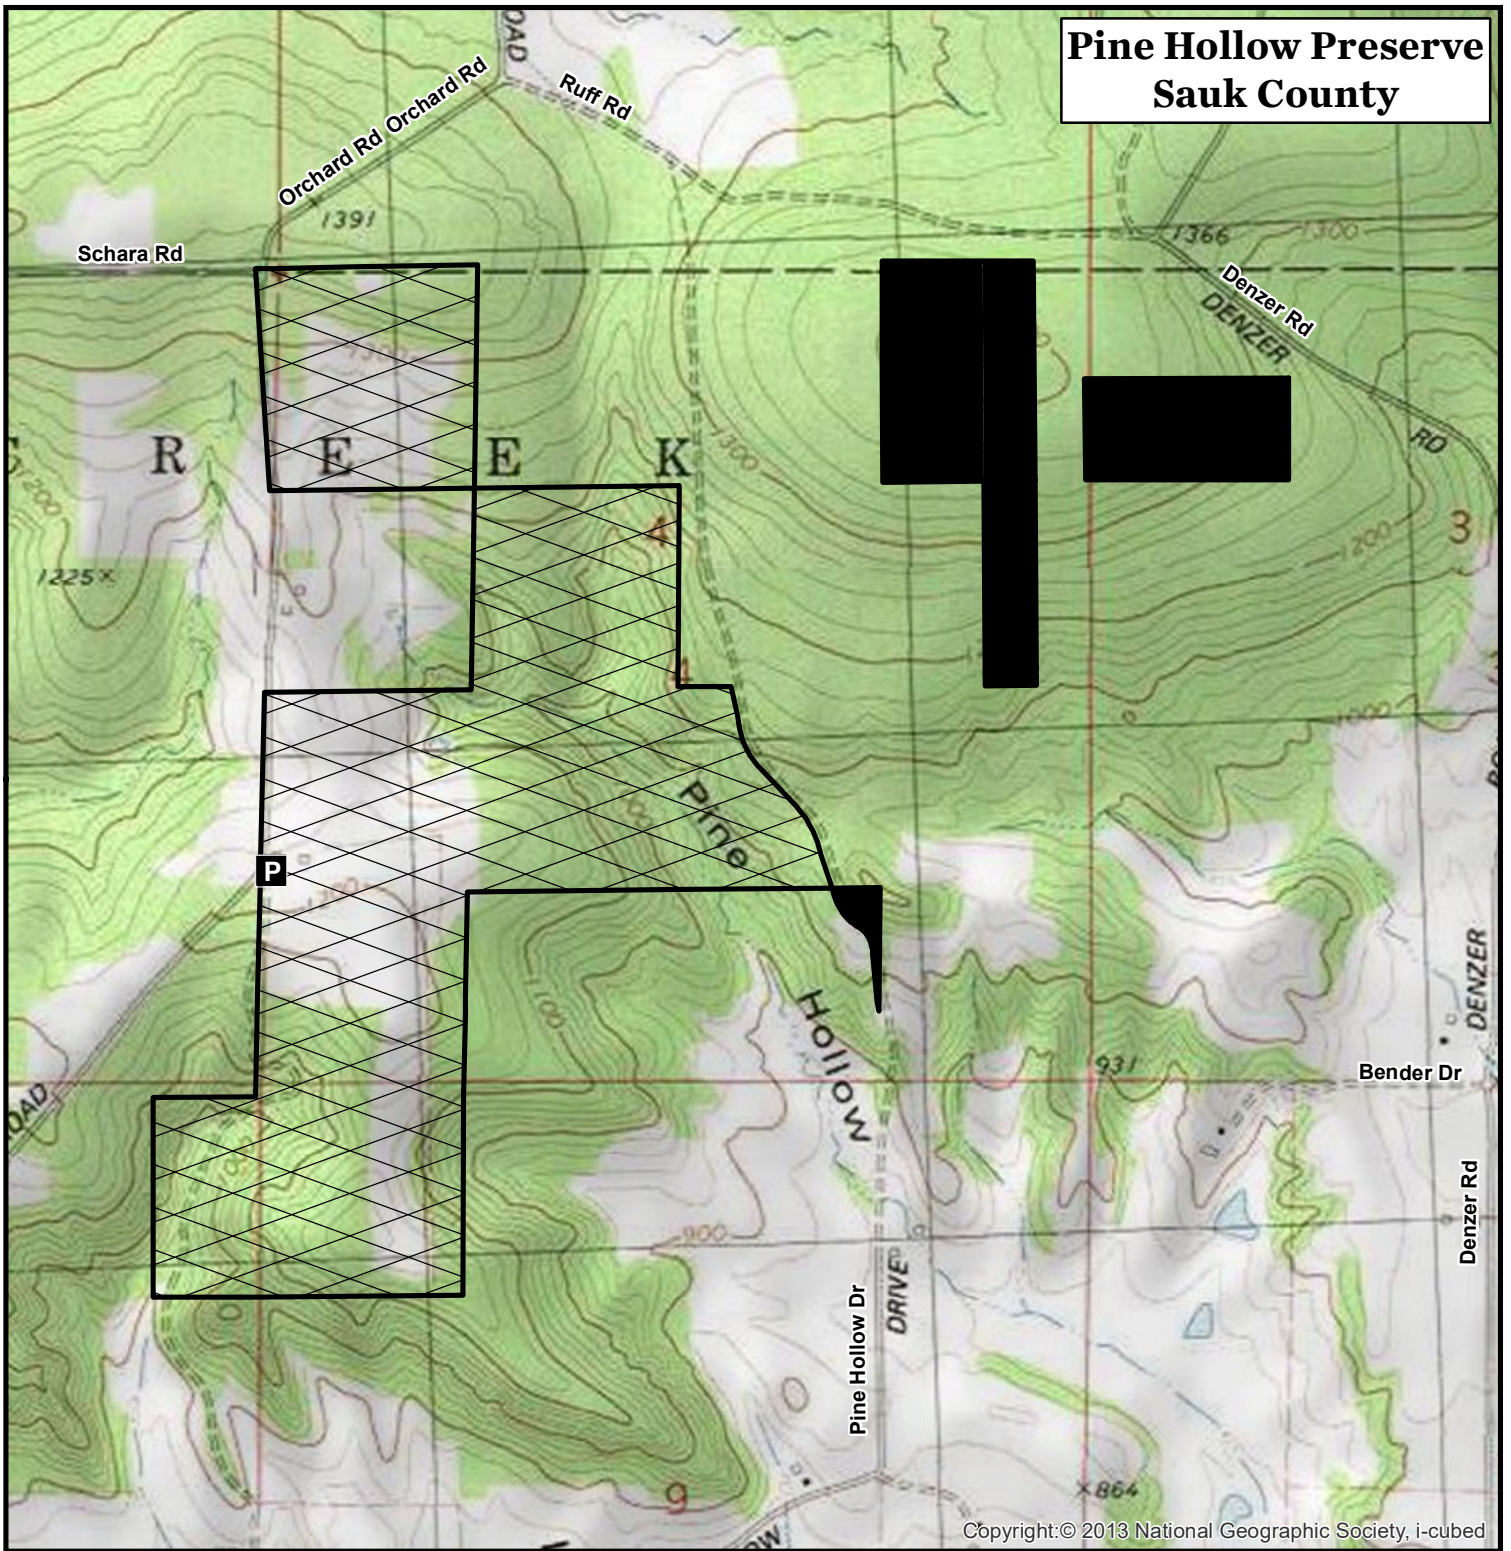

# Pine Hollow Preserve Sauk County

Copyright: © 2013 National Geographic Society, i-cubed

 Property of The Nature Conservancy (TNC) open for trapping and for deer, turkey, small game and bear hunting.

 Hunting rights privately leased. Hunting not open to the general public.

 Parking

Pine Hollow is located in Honey Creek Township, T10N-R5E, sections 3-5, 8 & 9.

The Nature Conservancy   
Protecting nature. Preserving life.

0 0.1 0.2 0.3 0.4 0.5 Miles 1:15,000